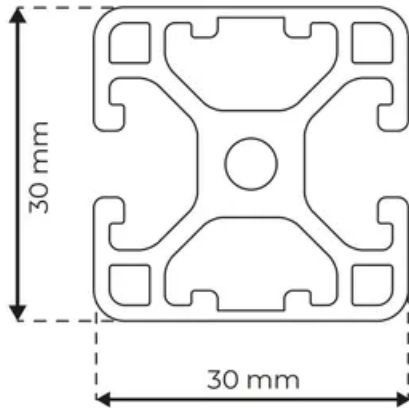

## Profile 6 30x30 Light 2N180

**System:** 30 - Slot 6  
**Dimensions:** 30x30  
**Length (mm):** 6000  
**Material Quality:** Light  
**Profile Type:** Closed

## General Data

Designation	System	Ix (cm <sup>4</sup> )	Iy (cm <sup>4</sup> )	Wx (cm <sup>3</sup> )	Wy (cm <sup>3</sup> )
RP3130	30 - Slot 6	2.89	3.17	1.92	2.11

Designation	A (cm <sup>2</sup> )	Mass (kg/m)
RP3130	3.48	0.94