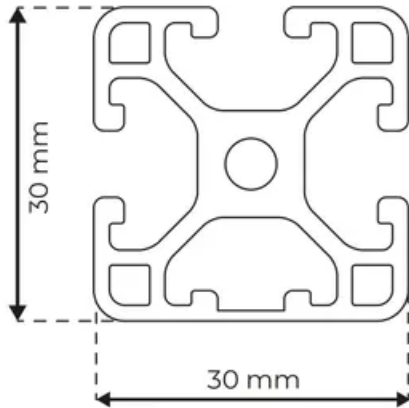

## Profile 6 30x30 Light 1N

**System:** 30 - Slot 6  
**Dimensions:** 30x30  
**Length (mm):** 6000  
**Material Quality:** Light  
**Profile Type:** Closed

### General Data

Designation	System	Ix (cm <sup>4</sup> )	Iy (cm <sup>4</sup> )	Wx (cm <sup>3</sup> )	Wy (cm <sup>3</sup> )
RP3110	30 - Slot 6	3.02	3.02	2.88	2.88

Designation	A (cm <sup>2</sup> )	Mass (kg/m)
RP3110	3.41	0.92