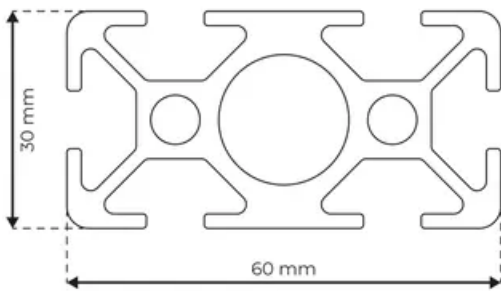

## Profile 8 60x30 Light

**System:** 30 - Slot 8  
**Dimensions:** 30x60  
**Length (mm):** 6000  
**Material Quality:** Light  
**Profile Type:** Open

## General Data

Designation	System	Ix (cm <sup>4</sup> )	Iy (cm <sup>4</sup> )	Wx (cm <sup>3</sup> )	Wy (cm <sup>3</sup> )
RP2020	30 - Slot 8	6.45	21.41	4.30	7.14

Designation	A (cm <sup>2</sup> )	Mass (kg/m)
RP2020	6.78	1.84