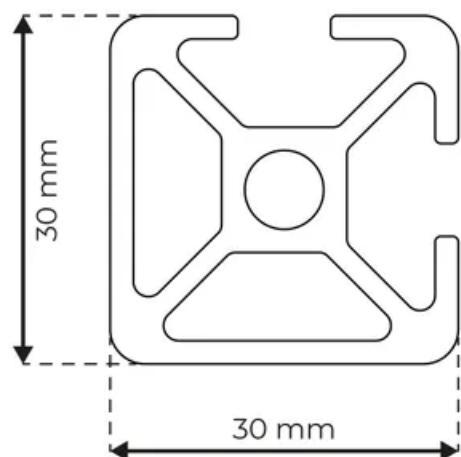

Profile 8 30x30 Ligth 2N90

System: 30 - Slot 8
Dimensions: 30x30
Length (mm): 6000
Material Quality: Light
Profile Type: Closed

General Data

Designation	System	Ix (cm ⁴)	Iy (cm ⁴)	Wx (cm ³)	Wy (cm ³)
RP2050	30 - Slot 8	3.44	3.44	2.20	2.20

Designation	A (cm ²)	Mass (kg/m)
RP2050	3.64	0.99