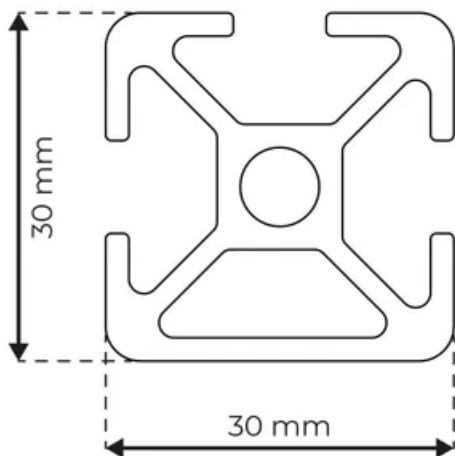

Profile 8 30x30 Light 1N

System: 30 - Slot 8
Dimensions: 30x30
Length (mm): 6000
Material Quality: Light
Profile Type: Closed

General Data

Designation	System	Ix (cm ⁴)	Iy (cm ⁴)	Wx (cm ³)	Wy (cm ³)
RP2040	30 - Slot 8	3.44	3.14	2.19	2.09

Designation	A (cm ²)	Mass (kg/m)
RP2040	3.48	0.94