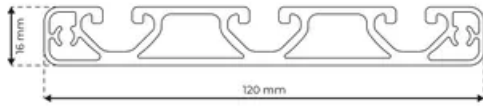

Profile 8 120x16 Ultralight

System: 40 - Slot 8
Dimensions: 120x16
Length (mm): 6000
Material Quality: Ultralight
Profile Type: Open

General Data

Designation	System	I_x (cm ⁴)	I_y (cm ⁴)	W_x (cm ³)	W_y (cm ³)
RP1019	40 - Slot 8	2.43	90.15	2.89	15.02

Designation	A (cm ²)	Mass (kg/m)
RP1019	7.23	1.96