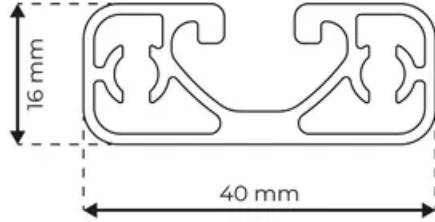

Profile 8 40x16 Ultralight

System: 40 - Slot 8
Dimensions: 16x40
Length (mm): 6000
Material Quality: Ultralight
Profile Type: Open

General Data

Designation	System	I_x (cm ⁴)	I_y (cm ⁴)	W_x (cm ³)	W_y (cm ³)
RP1015	40 - Slot 8	0.68	3.42	0.82	1.71

Designation	A (cm ²)	Mass (kg/m)
RP1015	2.31	0.63