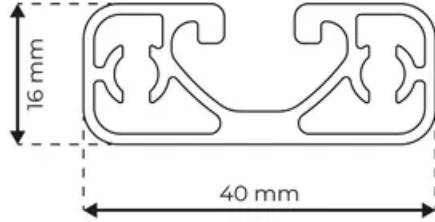

Profile 8 40x16 Ultralight

System: 40 - Slot 8
Dimensions: 40x16
Length (mm): 6000
Material Quality: Ultralight
Profile Type: Open

General Data

Designation	System	Ix (cm ⁴)	Iy (cm ⁴)	Wx (cm ³)	Wy (cm ³)
RP1015	40 - Slot 8	0.68	3.42	0.82	1.71

Designation	A (cm ²)	Mass (kg/m)
RP1015	2.31	0.63