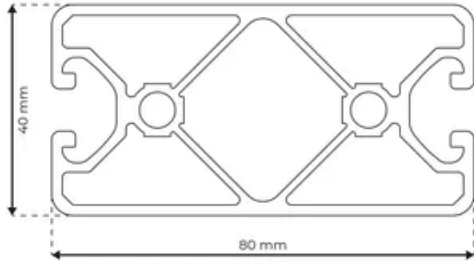

## Profile 8 80x40 Ultralight 4N180

**System:** 40 - Slot 8  
**Dimensions:** 80x40  
**Length (mm):** 6000  
**Material Quality:** Ultralight  
**Profile Type:** Closed

## General Data

Designation	System	Ix (cm <sup>4</sup> )	Iy (cm <sup>4</sup> )	Wx (cm <sup>3</sup> )	Wy (cm <sup>3</sup> )
RP1355	40 - Slot 8	15.77	56.38	7.89	14.09

Designation	A (cm <sup>2</sup> )	Mass (kg/m)
RP1355	8.25	2.24