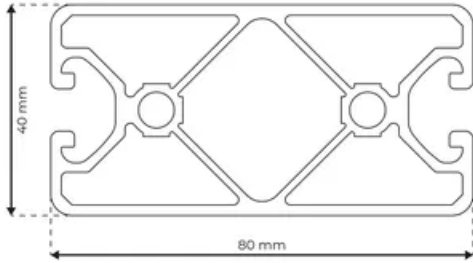

## Profile 8 80x40 Ultralight 4N180

**System:** 40 - Slot 8  
**Dimensions:** 40x80  
**Length (mm):** 6000  
**Material Quality:** Ultralight  
**Profile Type:** Closed

## General Data

Designation	System	$I_x$ (cm <sup>4</sup> )	$I_y$ (cm <sup>4</sup> )	$W_x$ (cm <sup>3</sup> )	$W_y$ (cm <sup>3</sup> )
RP1355	40 - Slot 8	15.77	56.38	7.89	14.09

Designation	A (cm <sup>2</sup> )	Mass (kg/m)
RP1355	8.25	2.24