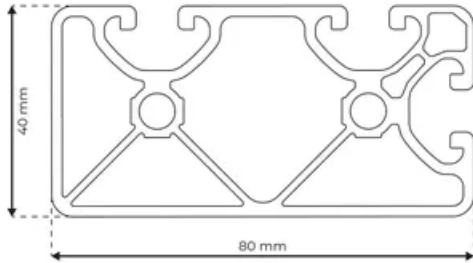

## Profile 8 80x40 Ultralight 3N90

**System:** 40 - Slot 8  
**Dimensions:** 40x80  
**Length (mm):** 6000  
**Material Quality:** Ultralight  
**Profile Type:** Closed

## General Data

Designation	System	$I_x$ (cm <sup>4</sup> )	$I_y$ (cm <sup>4</sup> )	$W_x$ (cm <sup>3</sup> )	$W_y$ (cm <sup>3</sup> )
RP1365	40 - Slot 8	15.92	56.24	8.12	14.34

Designation	A (cm <sup>2</sup> )	Mass (kg/m)
RP1365	8.44	2.29