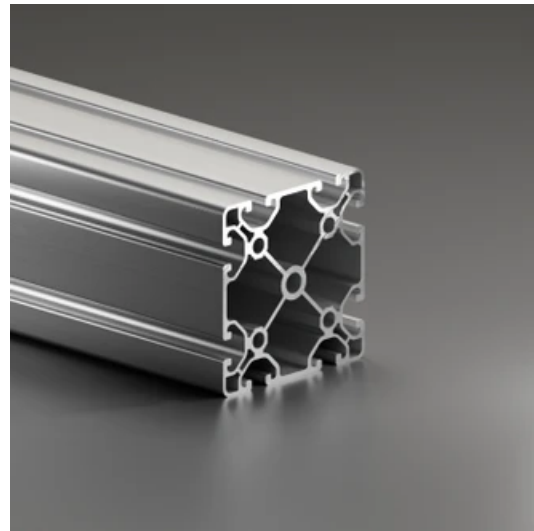

## Profile 8 80x80 Ultralight

**System:** 40 - Slot 8  
**Dimensions:** 80x80  
**Length (mm):** 6000  
**Material Quality:** Ultralight  
**Profile Type:** Open