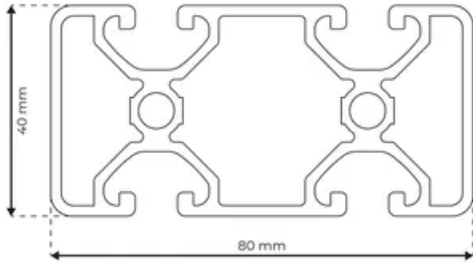

Profile 8 80x40 Ultralight 2N180

System: 40 - Slot 8
Dimensions: 40x80
Length (mm): 6000
Material Quality: Ultralight
Profile Type: Closed

General Data

Designation	System	I_x (cm ⁴)	I_y (cm ⁴)	W_x (cm ³)	W_y (cm ³)
RP1356	40 - Slot 8	15.94	55.4	7.97	13.85

Designation	A (cm ²)	Mass (kg/m)
RP1356	8.49	2.30