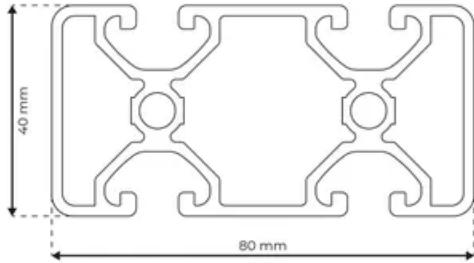

## Profile 8 80x40 Ultralight 2N180

**System:** 40 - Slot 8  
**Dimensions:** 80x40  
**Length (mm):** 6000  
**Material Quality:** Ultralight  
**Profile Type:** Closed

## General Data

Designation	System	$I_x$ (cm <sup>4</sup> )	$I_y$ (cm <sup>4</sup> )	$W_x$ (cm <sup>3</sup> )	$W_y$ (cm <sup>3</sup> )
RP1356	40 - Slot 8	15.94	55.4	7.97	13.85

Designation	A (cm <sup>2</sup> )	Mass (kg/m)
RP1356	8.49	2.30