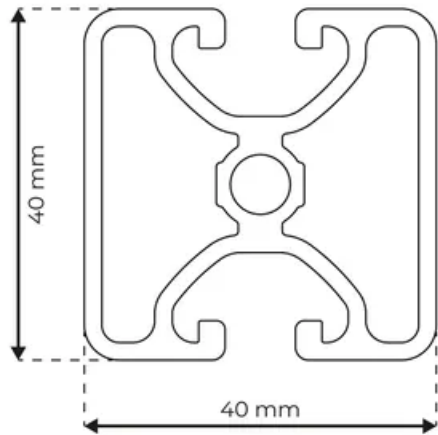

## Profile 8 40x40 Ultralight 2N180

**System:** 40 - Slot 8  
**Dimensions:** 40x40  
**Length (mm):** 6000  
**Material Quality:** Ultralight  
**Profile Type:** Closed

## General Data

Designation	System	$I_x$ (cm <sup>4</sup> )	$I_y$ (cm <sup>4</sup> )	$W_x$ (cm <sup>3</sup> )	$W_y$ (cm <sup>3</sup> )
RP1315	40 - Slot 8	8.12	8.76	4.06	4.38

Designation	A (cm <sup>2</sup> )	Mass (kg/m)
RP1315	4.98	1.35