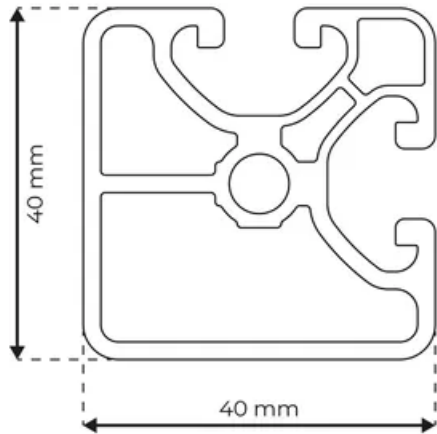

Profile 8 40x40 Ultralight 2N90

System: 40 - Slot 8
Dimensions: 40x40
Length (mm): 6000
Material Quality: Ultralight
Profile Type: Closed

General Data

Designation	System	I_x (cm ⁴)	I_y (cm ⁴)	W_x (cm ³)	W_y (cm ³)
RP1316	40 - Slot 8	7.81	8.22	3.76	4.08

Designation	A (cm ²)	Mass (kg/m)
RP1316	4.87	1.32