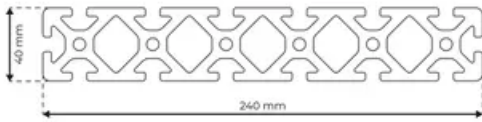

Profile 8 240x40 Normal

System: 40 - Slot 8
Dimensions: 40x240
Length (mm): 6000
Material Quality: Normal
Profile Type: Open

General Data

Designation	System	I_x (cm ⁴)	I_y (cm ⁴)	W_x (cm ³)	W_y (cm ³)
RP1067	40 - Slot 8	78.82	2404.93	39.41	200.41

Designation	A (cm ²)	Mass (kg/m)
RP1067	47.04	12.75