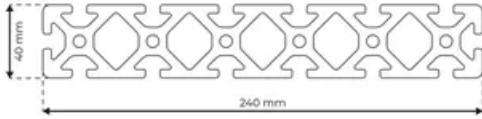

Profile 8 240x40 Normal

System: 40 - Slot 8
Dimensions: 240x40
Length (mm): 6000
Material Quality: Normal
Profile Type: Open

General Data

Designation	System	I_x (cm ⁴)	I_y (cm ⁴)	W_x (cm ³)	W_y (cm ³)
RP1067	40 - Slot 8	78.82	2404.93	39.41	200.41

Designation	A (cm ²)	Mass (kg/m)
RP1067	47.04	12.75