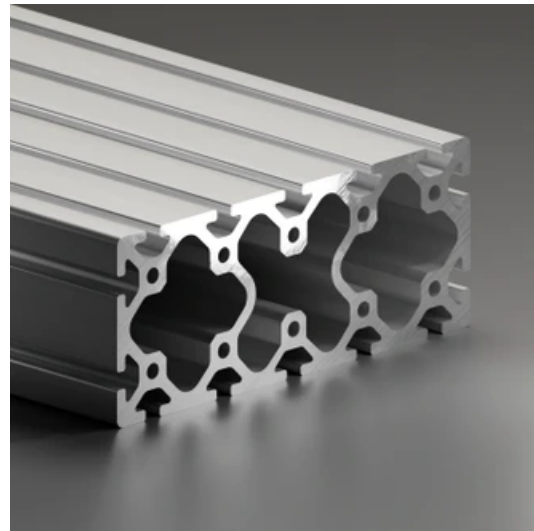

Profile 8 200x80 Normal

System: 40 - Slot 8
Dimensions: 80x200
Length (mm): 6000
Material Quality: Normal
Profile Type: Open

General Data

Designation	System	Ix (cm ⁴)	Iy (cm ⁴)	Wx (cm ³)	Wy (cm ³)
RP1091	40 - Slot 8	432.97	2203.6	108.24	220.36

Designation	A (cm ²)	Mass (kg/m)
RP1091	56.15	15.17