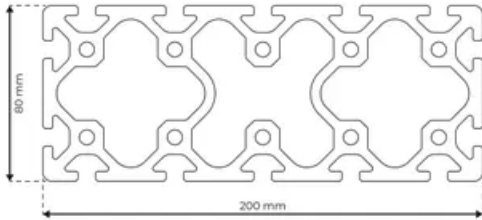

Profile 8 200x80 Normal

System: 40 - Slot 8
Dimensions: 80x200
Length (mm): 6000
Material Quality: Normal
Profile Type: Open

General Data

Designation	System	Ix (cm ⁴)	Iy (cm ⁴)	Wx (cm ³)	Wy (cm ³)
RP1091	40 - Slot 8	432.97	2203.6	108.24	220.36

Designation	A (cm ²)	Mass (kg/m)
RP1091	56.15	15.17