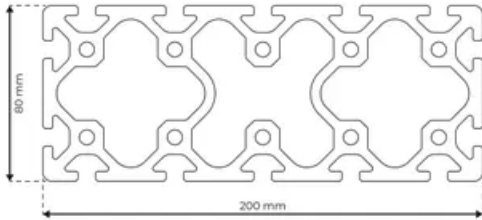

Profile 8 200x80 Normal

System: 40 - Slot 8
Dimensions: 200x80
Length (mm): 6000
Material Quality: Normal
Profile Type: Open

General Data

Designation	System	Ix (cm ⁴)	Iy (cm ⁴)	Wx (cm ³)	Wy (cm ³)
RP1091	40 - Slot 8	432.97	2203.6	108.24	220.36

Designation	A (cm ²)	Mass (kg/m)
RP1091	56.15	15.17