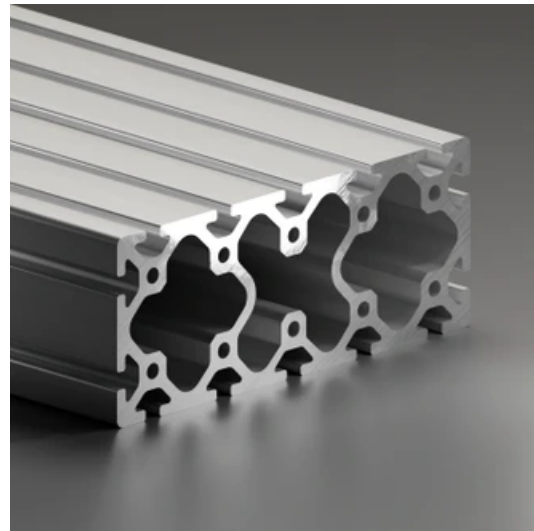

Profile 8 200x80 Normal

System: 40 - Slot 8
Dimensions: 200x80
Length (mm): 6000
Material Quality: Normal
Profile Type: Open

General Data

Designation	System	Ix (cm ⁴)	Iy (cm ⁴)	Wx (cm ³)	Wy (cm ³)
RP1091	40 - Slot 8	432.97	2203.6	108.24	220.36

Designation	A (cm ²)	Mass (kg/m)
RP1091	56.15	15.17