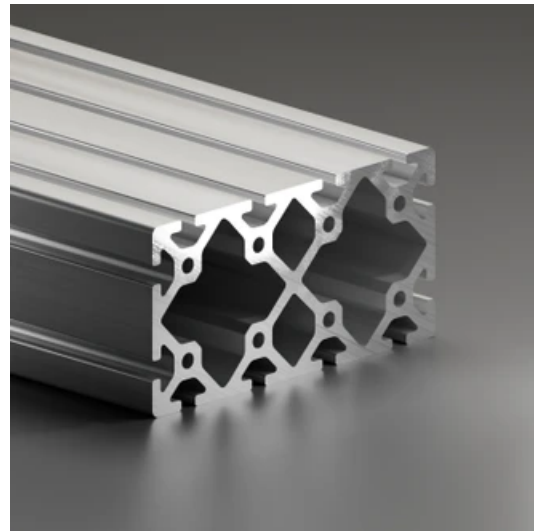

Profile 8 160x80 Normal

System: 40 - Slot 8
Dimensions: 160x80
Length (mm): 6000
Material Quality: Normal
Profile Type: Open

General Data

Designation	System	I_x (cm ⁴)	I_y (cm ⁴)	W_x (cm ³)	W_y (cm ³)
RP1090	40 - Slot 8	354.37	1204.61	88.59	150.58

Designation	A (cm ²)	Mass (kg/m)
RP1090	48.61	13.17