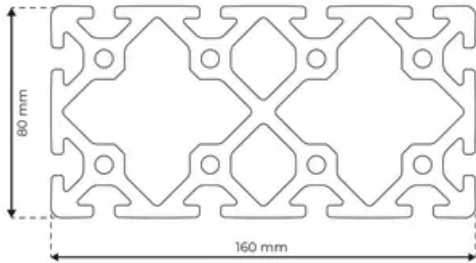

Profile 8 160x80 Normal

System: 40 - Slot 8
Dimensions: 160x80
Length (mm): 6000
Material Quality: Normal
Profile Type: Open

General Data

Designation	System	I_x (cm ⁴)	I_y (cm ⁴)	W_x (cm ³)	W_y (cm ³)
RP1090	40 - Slot 8	354.37	1204.61	88.59	150.58

Designation	A (cm ²)	Mass (kg/m)
RP1090	48.61	13.17