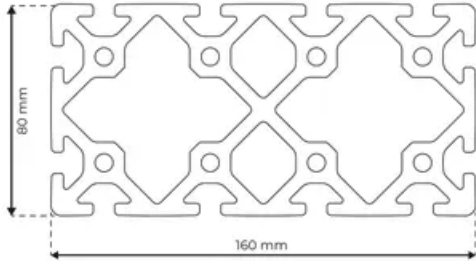

Profile 8 160x80 Normal

System: 40 - Slot 8
Dimensions: 80x160
Length (mm): 6000
Material Quality: Normal
Profile Type: Open

General Data

Designation	System	I_x (cm ⁴)	I_y (cm ⁴)	W_x (cm ³)	W_y (cm ³)
RP1090	40 - Slot 8	354.37	1204.61	88.59	150.58

Designation	A (cm ²)	Mass (kg/m)
RP1090	48.61	13.17