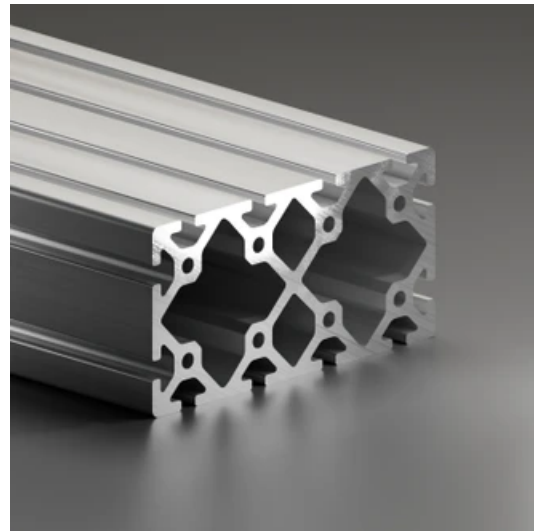

Profile 8 160x80 Normal

System: 40 - Slot 8
Dimensions: 80x160
Length (mm): 6000
Material Quality: Normal
Profile Type: Open

General Data

Designation	System	I_x (cm ⁴)	I_y (cm ⁴)	W_x (cm ³)	W_y (cm ³)
RP1090	40 - Slot 8	354.37	1204.61	88.59	150.58

Designation	A (cm ²)	Mass (kg/m)
RP1090	48.61	13.17