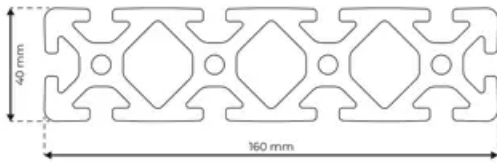

Profile 8 160x40 Normal

System: 40 - Slot 8
Dimensions: 160x40
Length (mm): 6000
Material Quality: Normal
Profile Type: Open

General Data

Designation	System	I_x (cm ⁴)	I_y (cm ⁴)	W_x (cm ³)	W_y (cm ³)
RP1060	40 - Slot 8	52.92	742.19	26.46	92.77

Designation	A (cm ²)	Mass (kg/m)
RP1060	31.94	8.66