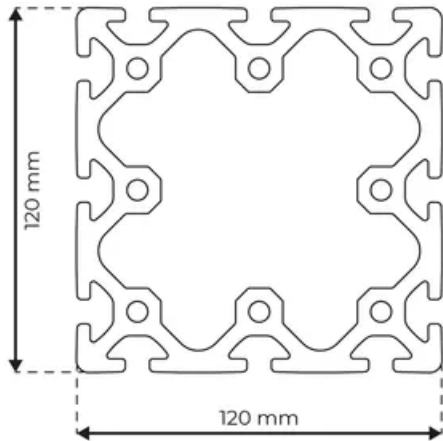

Profile 8 120x120 Normal

System: 40 - Slot 8
Dimensions: 120x120
Length (mm): 6000
Material Quality: Normal
Profile Type: Open

General Data

Designation	System	Ix (cm ⁴)	Iy (cm ⁴)	Wx (cm ³)	Wy (cm ³)
RP1095	40 - Slot 8	798.97	798.97	133.16	133.16

Designation	A (cm ²)	Mass (kg/m)
RP1095	45.86	12.43