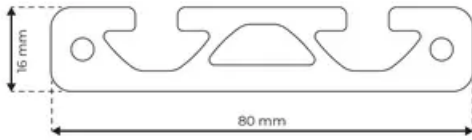

Profile 8 80x16 Normal

System: 40 - Slot 8
Dimensions: 16x80
Length (mm): 6000
Material Quality: Normal
Profile Type: Open

General Data

Designation	System	Ix (cm ⁴)	Iy (cm ⁴)	Wx (cm ³)	Wy (cm ³)
RP1020	40 - Slot 8	2.21	49.65	2.55	12.41

Designation	A (cm ²)	Mass (kg/m)
RP1020	8.11	2.20