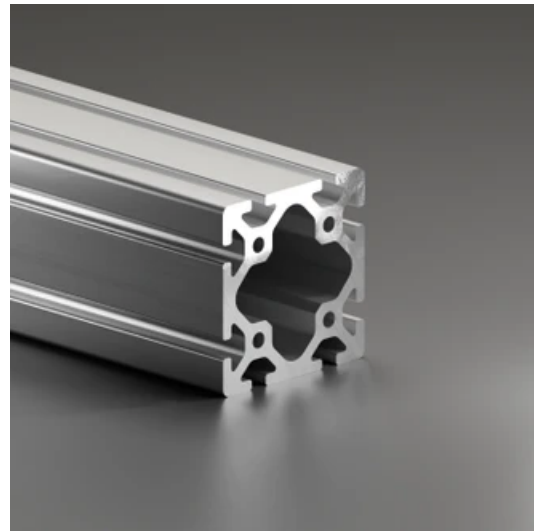

Profile 8 80x80 Normal

System: 40 - Slot 8
Dimensions: 80x80
Length (mm): 6000
Material Quality: Normal
Profile Type: Open

General Data

Designation	System	I_x (cm ⁴)	I_y (cm ⁴)	W_x (cm ³)	W_y (cm ³)
RP1070	40 - Slot 8	187.99	187.99	47	47

Designation	A (cm ²)	Mass (kg/m)
RP1070	26.52	7.19