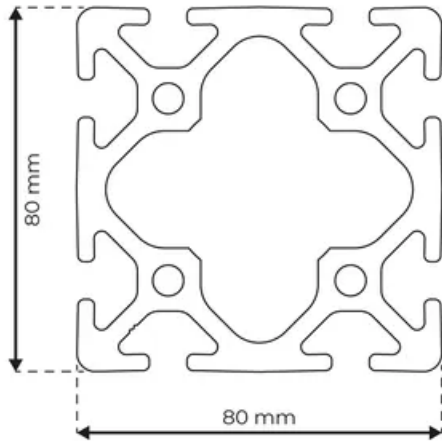

Profile 8 80x80 Normal

System: 40 - Slot 8
Dimensions: 80x80
Length (mm): 6000
Material Quality: Normal
Profile Type: Open

General Data

Designation	System	I_x (cm ⁴)	I_y (cm ⁴)	W_x (cm ³)	W_y (cm ³)
RP1070	40 - Slot 8	187.99	187.99	47	47

Designation	A (cm ²)	Mass (kg/m)
RP1070	26.52	7.19