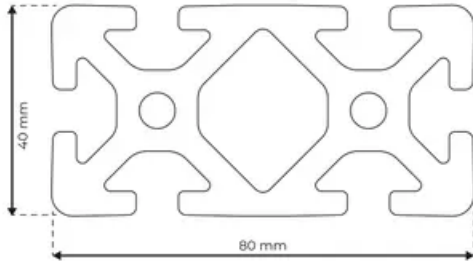

Profile 8 80x40 Normal

System: 40 - Slot 8
Dimensions: 40x80
Length (mm): 6000
Material Quality: Normal
Profile Type: Open

General Data

Designation	System	I_x (cm ⁴)	I_y (cm ⁴)	W_x (cm ³)	W_y (cm ³)
RP1040	40 - Slot 8	27.02	102.09	13.51	25.52

Designation	A (cm ²)	Mass (kg/m)
RP1040	16.78	4.55