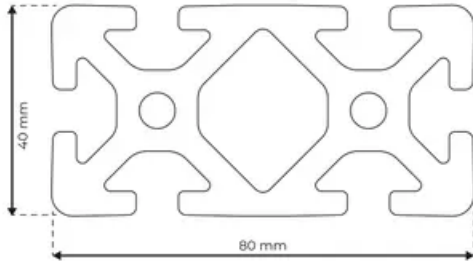

Profile 8 80x40 Normal

System: 40 - Slot 8
Dimensions: 80x40
Length (mm): 6000
Material Quality: Normal
Profile Type: Open

General Data

Designation	System	Ix (cm ⁴)	Iy (cm ⁴)	Wx (cm ³)	Wy (cm ³)
RP1040	40 - Slot 8	27.02	102.09	13.51	25.52

Designation	A (cm ²)	Mass (kg/m)
RP1040	16.78	4.55