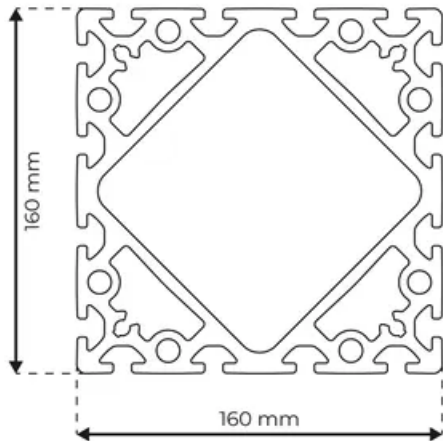

Profile 8 160x160 Light

System: 40 - Slot 8
Dimensions: 160x160
Length (mm): 6000
Material Quality: Light
Profile Type: Open

General Data

Designation	System	Ix (cm ⁴)	Iy (cm ⁴)	Wx (cm ³)	Wy (cm ³)
RP1397	40 - Slot 8	239.38	239.38	299.22	299.22

Designation	A (cm ²)	Mass (kg/m)
RP1397	76.73	20.79