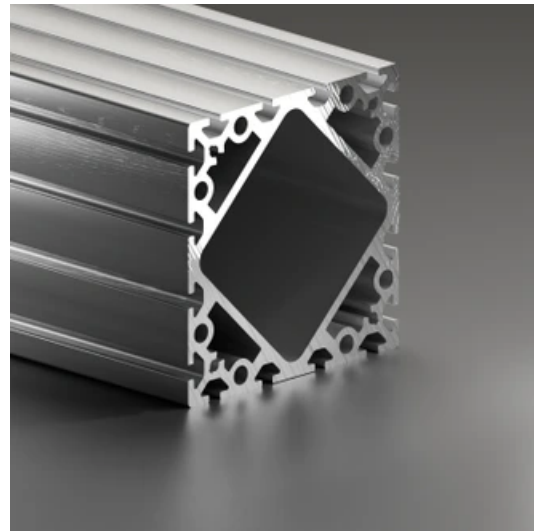

## Profile 8 160x160 Light

**System:** 40 - Slot 8  
**Dimensions:** 160x160  
**Length (mm):** 6000  
**Material Quality:** Light  
**Profile Type:** Open