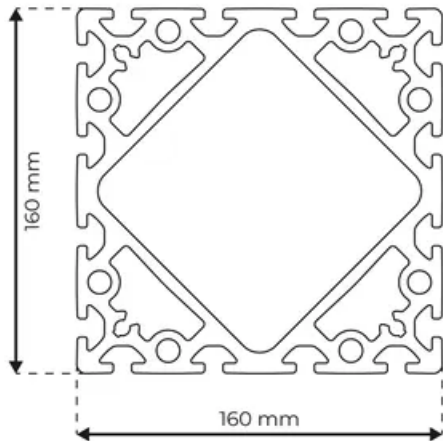

## Profile 8 160x160 Light

**System:** 40 - Slot 8  
**Dimensions:** 160x160  
**Length (mm):** 6000  
**Material Quality:** Light  
**Profile Type:** Open

## General Data

Designation	System	Ix (cm <sup>4</sup> )	Iy (cm <sup>4</sup> )	Wx (cm <sup>3</sup> )	Wy (cm <sup>3</sup> )
RP1397	40 - Slot 8	239.38	239.38	299.22	299.22

Designation	A (cm <sup>2</sup> )	Mass (kg/m)
RP1397	76.73	20.79