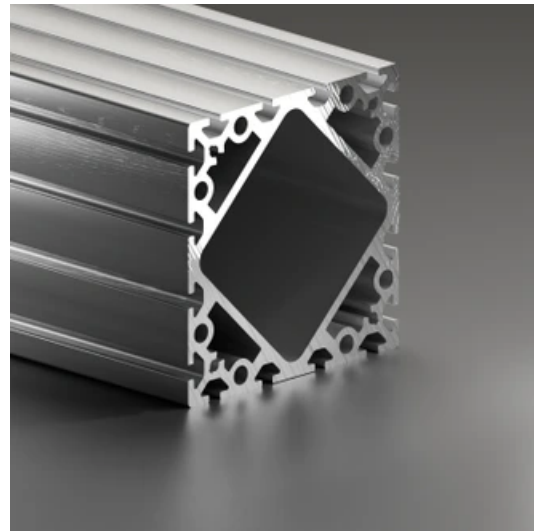

Profile 8 160x160 Light

System: 40 - Slot 8
Dimensions: 160x160
Length (mm): 6000
Material Quality: Light
Profile Type: Open

General Data

Designation	System	Ix (cm ⁴)	Iy (cm ⁴)	Wx (cm ³)	Wy (cm ³)
RP1397	40 - Slot 8	239.38	239.38	299.22	299.22

Designation	A (cm ²)	Mass (kg/m)
RP1397	76.73	20.79