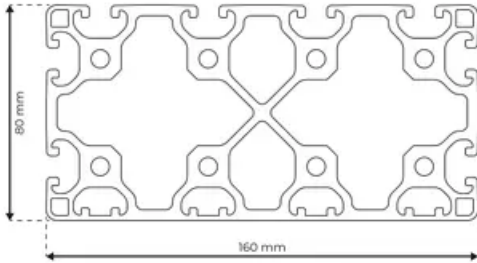

Profile 8 160x80 Light 4N

System: 40 - Slot 8
Dimensions: 160x80
Length (mm): 6000
Material Quality: Light
Profile Type: Closed

General Data

Designation	System	Ix (cm ⁴)	Iy (cm ⁴)	Wx (cm ³)	Wy (cm ³)
RP1396	40 - Slot 8	277.85	924.15	68.19	115.49

Designation	A (cm ²)	Mass (kg/m)
RP1396	38.3	10.38