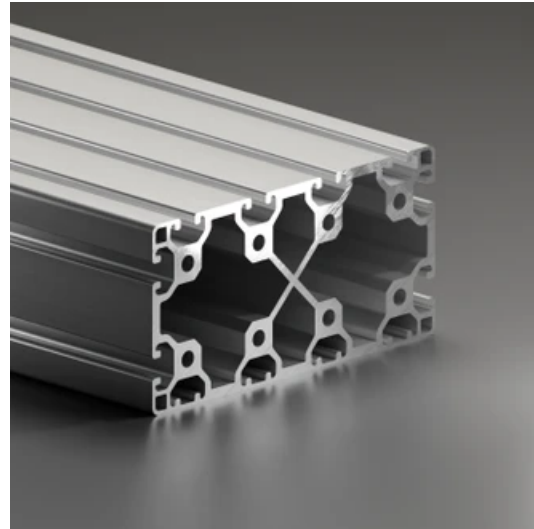

## Profile 8 160x80 Light 4N

**System:** 40 - Slot 8  
**Dimensions:** 160x80  
**Length (mm):** 6000  
**Material Quality:** Light  
**Profile Type:** Closed

## General Data

| Designation | System      | Ix (cm <sup>4</sup> ) | Iy (cm <sup>4</sup> ) | Wx (cm <sup>3</sup> ) | Wy (cm <sup>3</sup> ) |
|-------------|-------------|-----------------------|-----------------------|-----------------------|-----------------------|
| RP1396      | 40 - Slot 8 | 277.85                | 924.15                | 68.19                 | 115.49                |