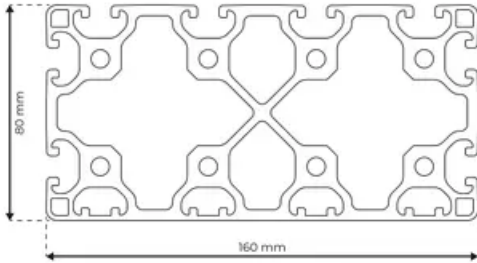

## Profile 8 160x80 Light 4N

**System:** 40 - Slot 8  
**Dimensions:** 160x80  
**Length (mm):** 6000  
**Material Quality:** Light  
**Profile Type:** Closed

## General Data

| Designation | System      | Ix (cm <sup>4</sup> ) | Iy (cm <sup>4</sup> ) | Wx (cm <sup>3</sup> ) | Wy (cm <sup>3</sup> ) |
|-------------|-------------|-----------------------|-----------------------|-----------------------|-----------------------|
| RP1396      | 40 - Slot 8 | 277.85                | 924.15                | 68.19                 | 115.49                |

| Designation | A (cm <sup>2</sup> ) | Mass (kg/m) |
|-------------|----------------------|-------------|
| RP1396      | 38.3                 | 10.38       |