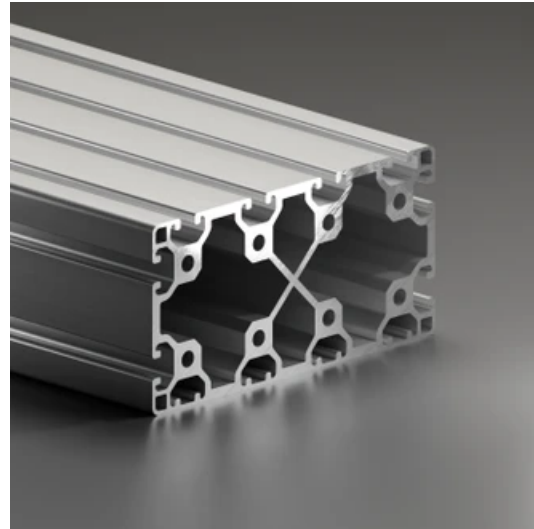

## Profile 8 160x80 Light 4N

**System:** 40 - Slot 8  
**Dimensions:** 80x160  
**Length (mm):** 6000  
**Material Quality:** Light  
**Profile Type:** Closed