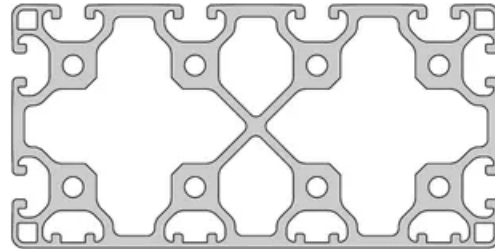

## Profile 8 160x80 Light 4N

**System:** 40 - Slot 8  
**Dimensions:** 80x160  
**Length (mm):** 6000  
**Material Quality:** Light  
**Profile Type:** Closed

## General Data

Designation	System	Ix (cm <sup>4</sup> )	Iy (cm <sup>4</sup> )	Wx (cm <sup>3</sup> )	Wy (cm <sup>3</sup> )
RP1396	40 - Slot 8	277.85	924.15	68.19	115.49

Designation	A (cm <sup>2</sup> )	Mass (kg/m)
RP1396	38.3	10.38