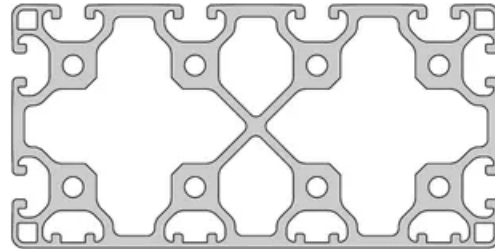

## Profile 8 160x80 Light 4N

**System:** 40 - Slot 8  
**Dimensions:** 160x80  
**Length (mm):** 6000  
**Material Quality:** Light  
**Profile Type:** Closed

## General Data

| Designation | System      | Ix (cm <sup>4</sup> ) | Iy (cm <sup>4</sup> ) | Wx (cm <sup>3</sup> ) | Wy (cm <sup>3</sup> ) |
|-------------|-------------|-----------------------|-----------------------|-----------------------|-----------------------|
| RP1396      | 40 - Slot 8 | 277.85                | 924.15                | 68.19                 | 115.49                |

| Designation | A (cm <sup>2</sup> ) | Mass (kg/m) |
|-------------|----------------------|-------------|
| RP1396      | 38.3                 | 10.38       |