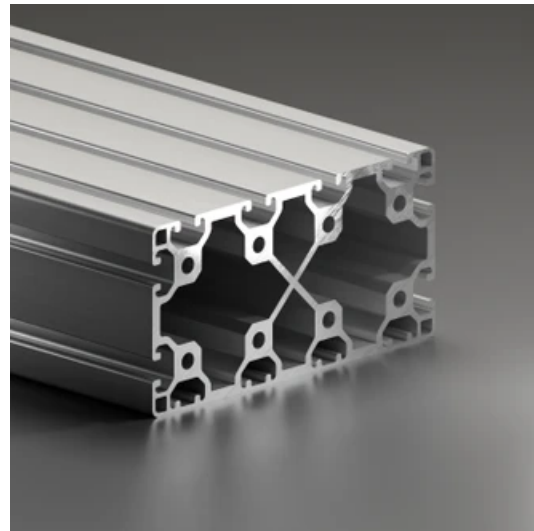

Profile 8 160x80 Light 4N

System: 40 - Slot 8
Dimensions: 160x80
Length (mm): 6000
Material Quality: Light
Profile Type: Closed

General Data

Designation	System	Ix (cm ⁴)	Iy (cm ⁴)	Wx (cm ³)	Wy (cm ³)
RP1396	40 - Slot 8	277.85	924.15	68.19	115.49

Designation	A (cm ²)	Mass (kg/m)
RP1396	38.3	10.38