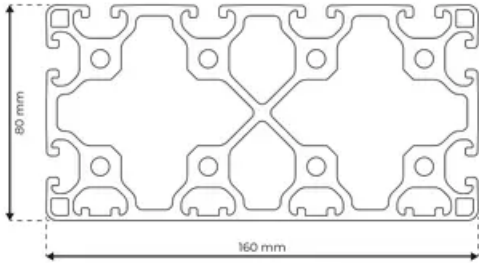

## Profile 8 160x80 Light 4N

**System:** 40 - Slot 8  
**Dimensions:** 80x160  
**Length (mm):** 6000  
**Material Quality:** Light  
**Profile Type:** Closed

## General Data

Designation	System	Ix (cm <sup>4</sup> )	Iy (cm <sup>4</sup> )	Wx (cm <sup>3</sup> )	Wy (cm <sup>3</sup> )
RP1396	40 - Slot 8	277.85	924.15	68.19	115.49

Designation	A (cm <sup>2</sup> )	Mass (kg/m)
RP1396	38.3	10.38