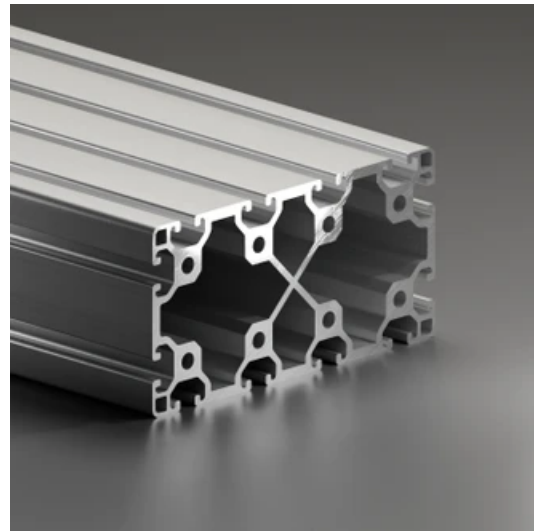

## Profile 8 160x80 Light

**System:** 40 - Slot 8  
**Dimensions:** 80x160  
**Length (mm):** 6000  
**Material Quality:** Light  
**Profile Type:** Open