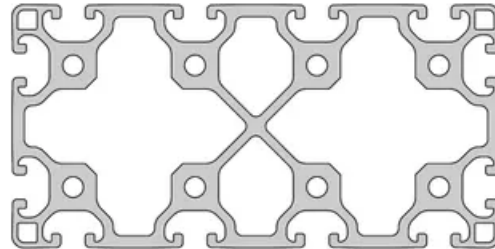

## Profile 8 160x80 Light

**System:** 40 - Slot 8  
**Dimensions:** 80x160  
**Length (mm):** 6000  
**Material Quality:** Light  
**Profile Type:** Open

## General Data

Designation	System	$I_x$ (cm <sup>4</sup> )	$I_y$ (cm <sup>4</sup> )	$W_x$ (cm <sup>3</sup> )	$W_y$ (cm <sup>3</sup> )
RP1200	40 - Slot 8	266.62	906.36	66.66	113.3

Designation	A (cm <sup>2</sup> )	Mass (kg/m)
RP1200	19.75	10.15