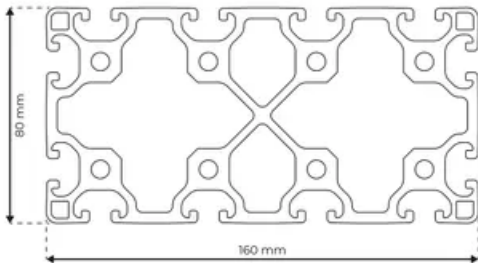

## Profile 8 160x80 Light

**System:** 40 - Slot 8  
**Dimensions:** 80x160  
**Length (mm):** 6000  
**Material Quality:** Light  
**Profile Type:** Open

## General Data

Designation	System	$I_x$ (cm <sup>4</sup> )	$I_y$ (cm <sup>4</sup> )	$W_x$ (cm <sup>3</sup> )	$W_y$ (cm <sup>3</sup> )
RP1200	40 - Slot 8	266.62	906.36	66.66	113.3

Designation	A (cm <sup>2</sup> )	Mass (kg/m)
RP1200	19.75	10.15