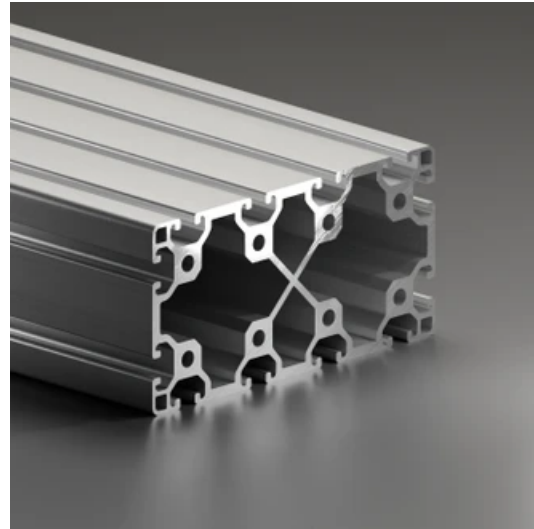

## Profile 8 160x80 Light

**System:** 40 - Slot 8  
**Dimensions:** 160x80  
**Length (mm):** 6000  
**Material Quality:** Light  
**Profile Type:** Open