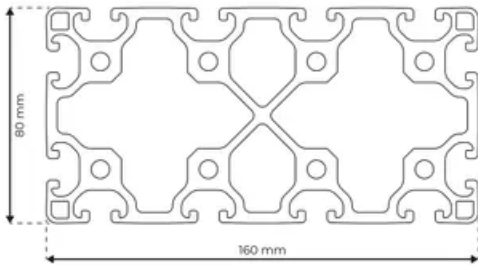

## Profile 8 160x80 Light

**System:** 40 - Slot 8  
**Dimensions:** 160x80  
**Length (mm):** 6000  
**Material Quality:** Light  
**Profile Type:** Open

## General Data

Designation	System	$I_x$ (cm <sup>4</sup> )	$I_y$ (cm <sup>4</sup> )	$W_x$ (cm <sup>3</sup> )	$W_y$ (cm <sup>3</sup> )
RP1200	40 - Slot 8	266.62	906.36	66.66	113.3

Designation	A (cm <sup>2</sup> )	Mass (kg/m)
RP1200	19.75	10.15