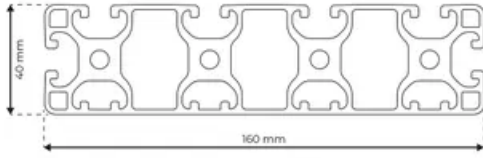

## Profile 8 160x40 Light 4N

**System:** 40 - Slot 8  
**Dimensions:** 160x40  
**Length (mm):** 6000  
**Material Quality:** Light  
**Profile Type:** Closed

## General Data

Designation	System	$I_x$ (cm <sup>4</sup> )	$I_y$ (cm <sup>4</sup> )	$W_x$ (cm <sup>3</sup> )	$W_y$ (cm <sup>3</sup> )
RP1380	40 - Slot 8	33.58	511.87	16.26	63.98

Designation	A (cm <sup>2</sup> )	Mass (kg/m)
RP1380	21.27	5.77