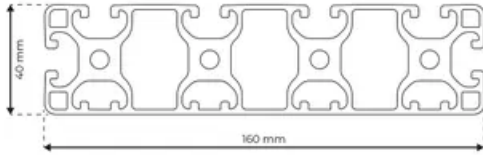

Profile 8 160x40 Light 4N

System: 40 - Slot 8
Dimensions: 40x160
Length (mm): 6000
Material Quality: Light
Profile Type: Closed

General Data

Designation	System	I_x (cm ⁴)	I_y (cm ⁴)	W_x (cm ³)	W_y (cm ³)
RP1380	40 - Slot 8	33.58	511.87	16.26	63.98

Designation	A (cm ²)	Mass (kg/m)
RP1380	21.27	5.77