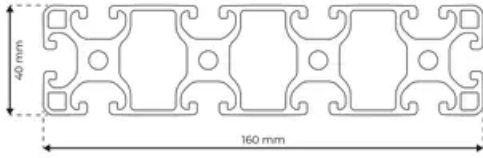

Profile 8 160x40 Light

System: 40 - Slot 8
Dimensions: 40x160
Length (mm): 6000
Material Quality: Light
Profile Type: Open

General Data

Designation	System	I_x (cm ⁴)	I_y (cm ⁴)	W_x (cm ³)	W_y (cm ³)
RP1160	40 - Slot 8	30.95	496.89	15.48	62.11

Designation	A (cm ²)	Mass (kg/m)
RP1160	20.54	5.57