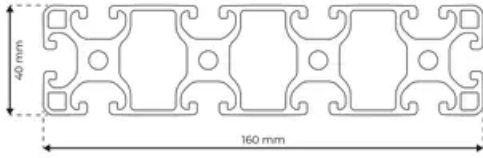

Profile 8 160x40 Light

System: 40 - Slot 8
Dimensions: 160x40
Length (mm): 6000
Material Quality: Light
Profile Type: Open

General Data

Designation	System	I_x (cm ⁴)	I_y (cm ⁴)	W_x (cm ³)	W_y (cm ³)
RP1160	40 - Slot 8	30.95	496.89	15.48	62.11

Designation	A (cm ²)	Mass (kg/m)
RP1160	20.54	5.57