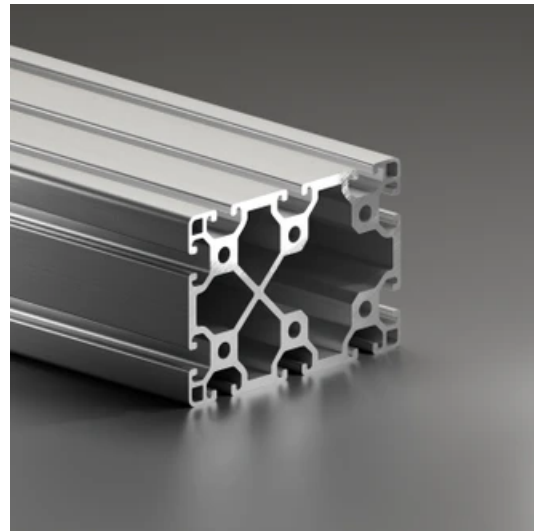

Profile 8 120x80 Light

System: 40 - Slot 8
Dimensions: 80x120
Length (mm): 6000
Material Quality: Light
Profile Type: Open

General Data

Designation	System	I_x (cm ⁴)	I_y (cm ⁴)	W_x (cm ³)	W_y (cm ³)
RP1190	40 - Slot 8	201.78	420.92	50.44	68.28

Designation	A (cm ²)	Mass (kg/m)
RP1190	29.89	8.10