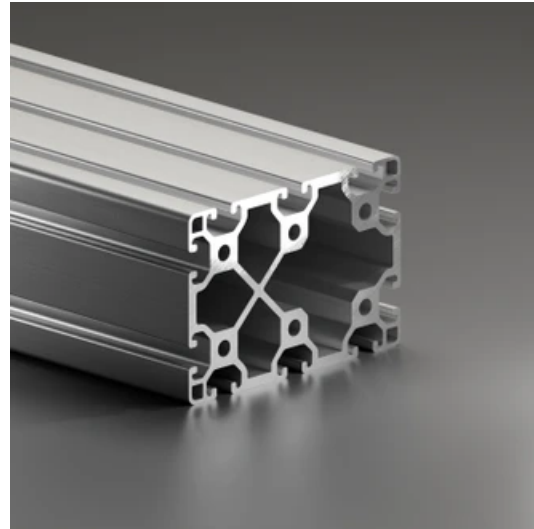

Profile 8 120x80 Light

System: 40 - Slot 8
Dimensions: 120x80
Length (mm): 6000
Material Quality: Light
Profile Type: Open

General Data

Designation	System	I_x (cm ⁴)	I_y (cm ⁴)	W_x (cm ³)	W_y (cm ³)
RP1190	40 - Slot 8	201.78	420.92	50.44	68.28

Designation	A (cm ²)	Mass (kg/m)
RP1190	29.89	8.10