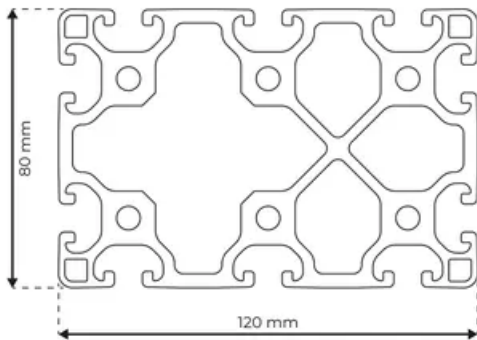

Profile 8 120x80 Light

System: 40 - Slot 8
Dimensions: 80x120
Length (mm): 6000
Material Quality: Light
Profile Type: Open

General Data

Designation	System	I_x (cm ⁴)	I_y (cm ⁴)	W_x (cm ³)	W_y (cm ³)
RP1190	40 - Slot 8	201.78	420.92	50.44	68.28

Designation	A (cm ²)	Mass (kg/m)
RP1190	29.89	8.10