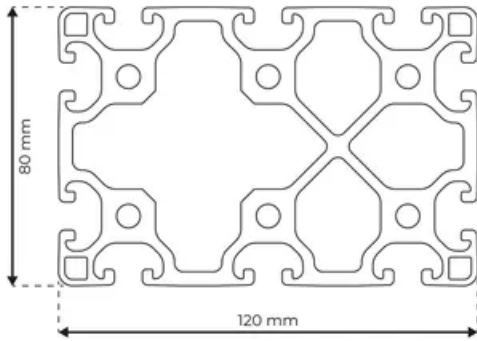

Profile 8 120x80 Light

System: 40 - Slot 8
Dimensions: 120x80
Length (mm): 6000
Material Quality: Light
Profile Type: Open

General Data

Designation	System	I_x (cm ⁴)	I_y (cm ⁴)	W_x (cm ³)	W_y (cm ³)
RP1190	40 - Slot 8	201.78	420.92	50.44	68.28

Designation	A (cm ²)	Mass (kg/m)
RP1190	29.89	8.10