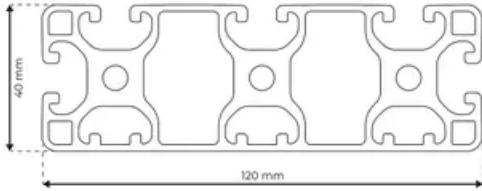

Profile 8 120x40 Light 3N

System: 40 - Slot 8
Dimensions: 40x120
Length (mm): 6000
Material Quality: Light
Profile Type: Closed

General Data

Designation	System	Ix (cm ⁴)	Iy (cm ⁴)	Wx (cm ³)	Wy (cm ³)
RP1560	40 - Slot 8	25.63	226	12.42	37.67

Designation	A (cm ²)	Mass (kg/m)
RP1560	16.4	4.43