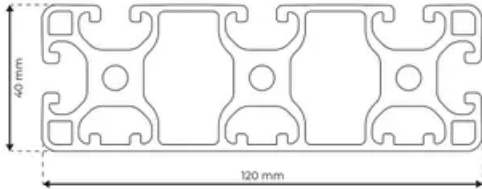

Profile 8 120x40 Light 3N

System: 40 - Slot 8
Dimensions: 120x40
Length (mm): 6000
Material Quality: Light
Profile Type: Closed

General Data

Designation	System	I_x (cm ⁴)	I_y (cm ⁴)	W_x (cm ³)	W_y (cm ³)
RP1560	40 - Slot 8	25.63	226	12.42	37.67

Designation	A (cm ²)	Mass (kg/m)
RP1560	16.4	4.43