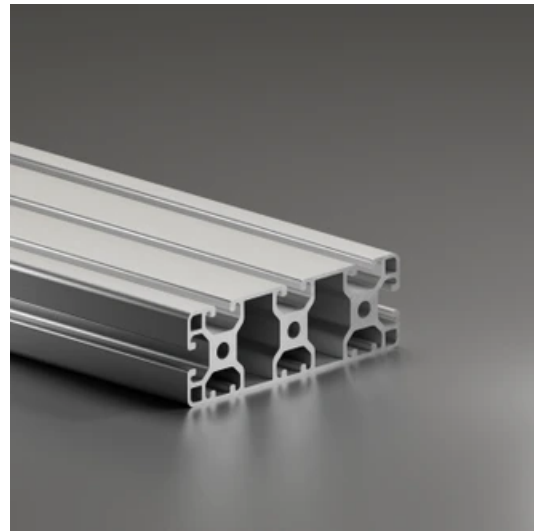

Profile 8 120x40 Light 3N

System: 40 - Slot 8
Dimensions: 40x120
Length (mm): 6000
Material Quality: Light
Profile Type: Closed

General Data

Designation	System	Ix (cm ⁴)	Iy (cm ⁴)	Wx (cm ³)	Wy (cm ³)
RP1560	40 - Slot 8	25.63	226	12.42	37.67

Designation	A (cm ²)	Mass (kg/m)
RP1560	16.4	4.43