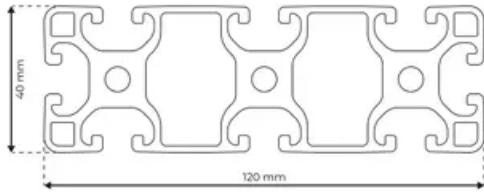

Profile 8 120x40 Light

System: 40 - Slot 8
Dimensions: 40x120
Length (mm): 6000
Material Quality: Light
Profile Type: Open

General Data

Designation	System	I_x (cm ⁴)	I_y (cm ⁴)	W_x (cm ³)	W_y (cm ³)
RP1155	40 - Slot 8	23.66	219.92	11.83	36.65

Designation	A (cm ²)	Mass (kg/m)
RP1155	15.86	4.30