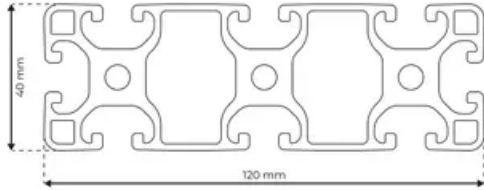

Profile 8 120x40 Light

System: 40 - Slot 8
Dimensions: 120x40
Length (mm): 6000
Material Quality: Light
Profile Type: Open

General Data

Designation	System	Ix (cm ⁴)	Iy (cm ⁴)	Wx (cm ³)	Wy (cm ³)
RP1155	40 - Slot 8	23.66	219.92	11.83	36.65

Designation	A (cm ²)	Mass (kg/m)
RP1155	15.86	4.30