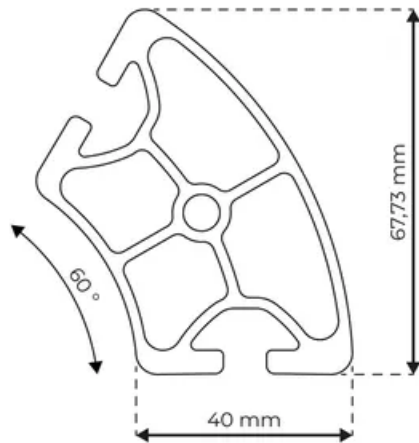

Profile 8 40x60°R Light

System: 40 - Slot 8
Dimensions: R40/80 60°
Length (mm): 6000
Material Quality: Light
Profile Type: Radiused

General Data

Designation	System	Ix (cm ⁴)	Iy (cm ⁴)	Wx (cm ³)	Wy (cm ³)
RP1430	40 - Slot 8	32.62	19.62	8.48	6.72

Designation	A (cm ²)	Mass (kg/m)
RP1430	8.09	2.20