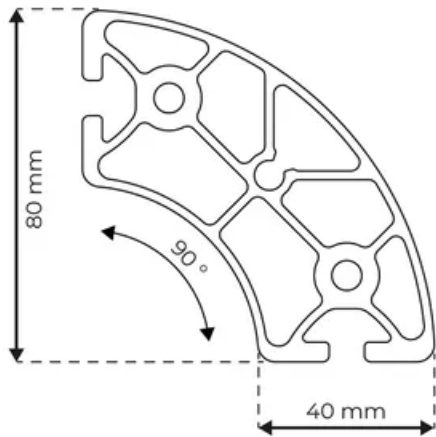

Profile 8 40x90°R Light

System: 40 - Slot 8
Dimensions: R40/80 90°
Length (mm): 6000
Material Quality: Light
Profile Type: Radiused

General Data

Designation	System	I_x (cm ⁴)	I_y (cm ⁴)	W_x (cm ³)	W_y (cm ³)
RP1440	40 - Slot 8	69.33	69.33	17.09	17.09

Designation	A (cm ²)	Mass (kg/m)
RP1440	12.7	3.44