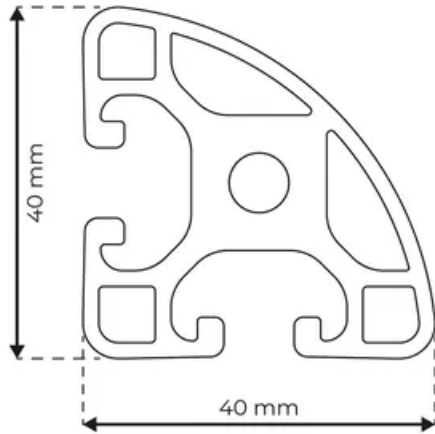

Profile 8 40x40R Light

System: 40 - Slot 8
Dimensions: R40 90°
Length (mm): 6000
Material Quality: Light
Profile Type: Radiused

General Data

Designation	System	Ix (cm ⁴)	Iy (cm ⁴)	Wx (cm ³)	Wy (cm ³)
RP1370	40 - Slot 8	6.7	6.7	3.03	3.03

Designation	A (cm ²)	Mass (kg/m)
RP1370	5.7	1.55