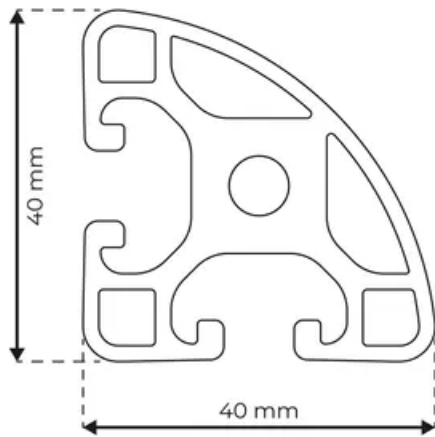

Profile 8 40x40R Light

System: 40 - Slot 8
Dimensions: R40 90°
Length (mm): 6000
Material Quality: Light
Profile Type: Radiused

General Data

Designation	System	I_x (cm ⁴)	I_y (cm ⁴)	W_x (cm ³)	W_y (cm ³)
RP1370	40 - Slot 8	6.7	6.7	3.03	3.03

Designation	A (cm ²)	Mass (kg/m)
RP1370	5.7	1.55