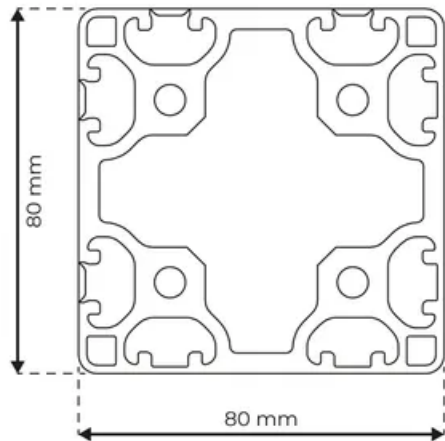

## Profile 8 80x80 Light 8N

**System:** 40 - Slot 8  
**Dimensions:** 80x80  
**Length (mm):** 6000  
**Material Quality:** Light  
**Profile Type:** Closed

## General Data

Designation	System	$I_x$ (cm <sup>4</sup> )	$I_y$ (cm <sup>4</sup> )	$W_x$ (cm <sup>3</sup> )	$W_y$ (cm <sup>3</sup> )
RP1195	40 - Slot 8	146.7	146.7	36.4	36.6

Designation	A (cm <sup>2</sup> )	Mass (kg/m)
RP1195	20.98	5.69