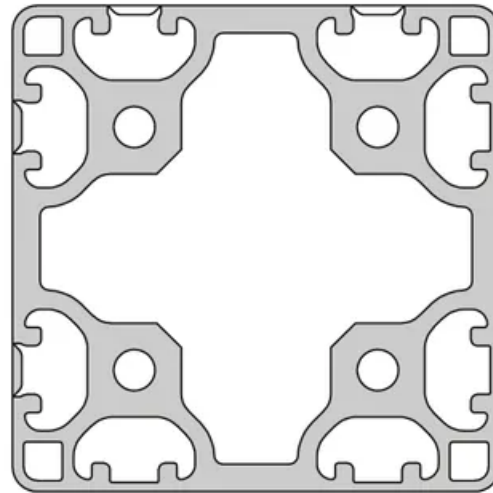

## Profile 8 80x80 Light 8N

**System:** 40 - Slot 8  
**Dimensions:** 80x80  
**Length (mm):** 6000  
**Material Quality:** Light  
**Profile Type:** Closed

## General Data

Designation	System	$I_x$ (cm <sup>4</sup> )	$I_y$ (cm <sup>4</sup> )	$W_x$ (cm <sup>3</sup> )	$W_y$ (cm <sup>3</sup> )
RP1195	40 - Slot 8	146.7	146.7	36.4	36.6

Designation	A (cm <sup>2</sup> )	Mass (kg/m)
RP1195	20.98	5.69