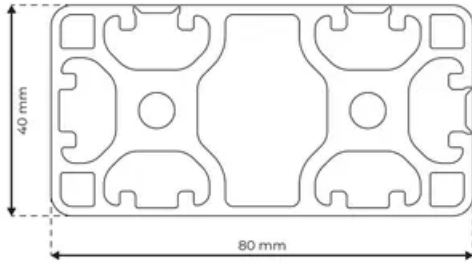

Profile 8 80x40 Light 6N

System: 40 - Slot 8
Dimensions: 80x40
Length (mm): 6000
Material Quality: Light
Profile Type: Closed

General Data

Designation	System	I_x (cm ⁴)	I_y (cm ⁴)	W_x (cm ³)	W_y (cm ³)
RP1385	40 - Slot 8	19.38	76.96	9.65	19.2

Designation	A (cm ²)	Mass (kg/m)
RP1385	12.42	3.35