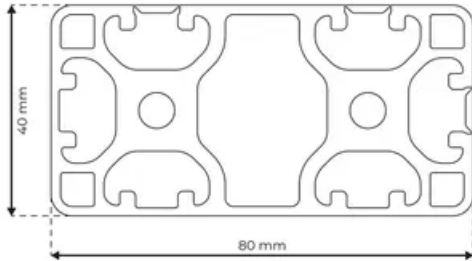

Profile 8 80x40 Light 6N

System: 40 - Slot 8
Dimensions: 80x40
Length (mm): 6000
Material Quality: Light
Profile Type: Closed

General Data

Designation	System	I_x (cm ⁴)	I_y (cm ⁴)	W_x (cm ³)	W_y (cm ³)
RP1385	40 - Slot 8	19.38	76.96	9.65	19.2

Designation	A (cm ²)	Mass (kg/m)
RP1385	12.42	3.35