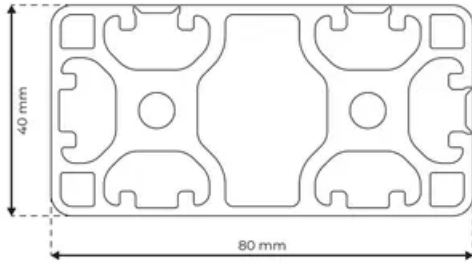

Profile 8 80x40 Light 6N

System: 40 - Slot 8
Dimensions: 40x80
Length (mm): 6000
Material Quality: Light
Profile Type: Closed

General Data

Designation	System	I_x (cm ⁴)	I_y (cm ⁴)	W_x (cm ³)	W_y (cm ³)
RP1385	40 - Slot 8	19.38	76.96	9.65	19.2

Designation	A (cm ²)	Mass (kg/m)
RP1385	12.42	3.35