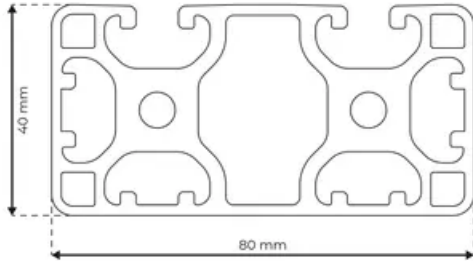

Profile 8 80x40 Light 4N270

System: 40 - Slot 8
Dimensions: 40x80
Length (mm): 6000
Material Quality: Light
Profile Type: Closed

General Data

Designation	System	Ix (cm ⁴)	Iy (cm ⁴)	Wx (cm ³)	Wy (cm ³)
RP1362	40 - Slot 8	18.74	77.52	9.09	19.38

Designation	A (cm ²)	Mass (kg/m)
RP1362	12.45	3.37