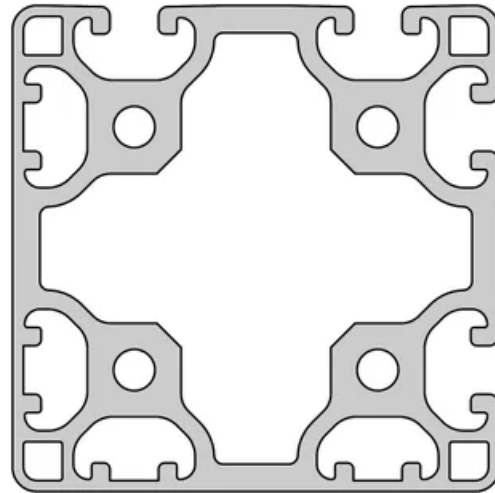

## Profile 8 80x80 Light 4N90

**System:** 40 - Slot 8  
**Dimensions:** 80x80  
**Length (mm):** 6000  
**Material Quality:** Light  
**Profile Type:** Closed

## General Data

Designation	System	$I_x$ (cm <sup>4</sup> )	$I_y$ (cm <sup>4</sup> )	$W_x$ (cm <sup>3</sup> )	$W_y$ (cm <sup>3</sup> )
RP1165	40 - Slot 8	141.66	141.66	34.85	34.85

Designation	A (cm <sup>2</sup> )	Mass (kg/m)
RP1165	20.46	5.55