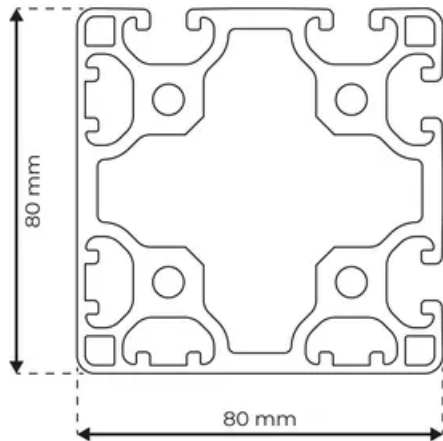

## Profile 8 80x80 Light 4N90

**System:** 40 - Slot 8  
**Dimensions:** 80x80  
**Length (mm):** 6000  
**Material Quality:** Light  
**Profile Type:** Closed

## General Data

Designation	System	$I_x$ (cm <sup>4</sup> )	$I_y$ (cm <sup>4</sup> )	$W_x$ (cm <sup>3</sup> )	$W_y$ (cm <sup>3</sup> )
RP1165	40 - Slot 8	141.66	141.66	34.85	34.85

Designation	A (cm <sup>2</sup> )	Mass (kg/m)
RP1165	20.46	5.55