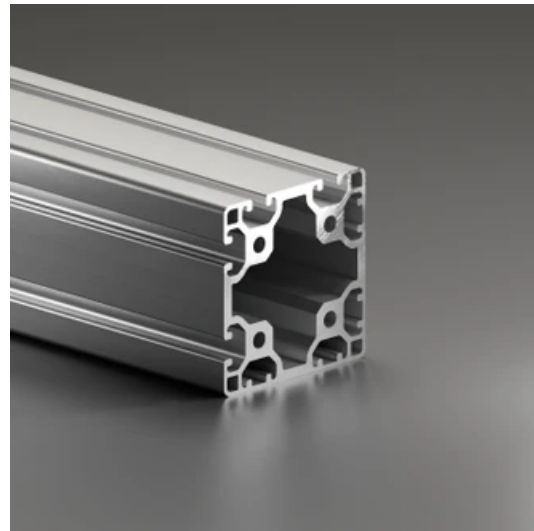

## Profile 8 80x80 Light 4N90

**System:** 40 - Slot 8  
**Dimensions:** 80x80  
**Length (mm):** 6000  
**Material Quality:** Light  
**Profile Type:** Closed