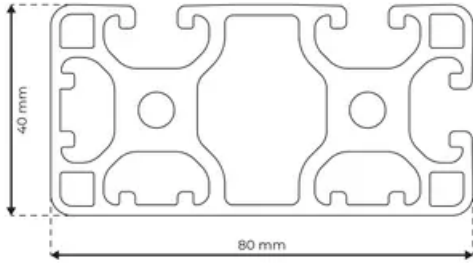

Profile 8 80x40 Light 3N90

System: 40 - Slot 8
Dimensions: 80x40
Length (mm): 6000
Material Quality: Light
Profile Type: Closed

General Data

Designation	System	I_x (cm ⁴)	I_y (cm ⁴)	W_x (cm ³)	W_y (cm ³)
RP1360	40 - Slot 8	18.71	74.71	9.04	18.41

Designation	A (cm ²)	Mass (kg/m)
RP1360	12.27	3.32