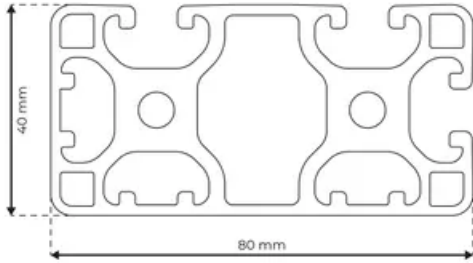

## Profile 8 80x40 Light 3N90

**System:** 40 - Slot 8  
**Dimensions:** 40x80  
**Length (mm):** 6000  
**Material Quality:** Light  
**Profile Type:** Closed

## General Data

Designation	System	Ix (cm <sup>4</sup> )	Iy (cm <sup>4</sup> )	Wx (cm <sup>3</sup> )	Wy (cm <sup>3</sup> )
RP1360	40 - Slot 8	18.71	74.71	9.04	18.41

Designation	A (cm <sup>2</sup> )	Mass (kg/m)
RP1360	12.27	3.32