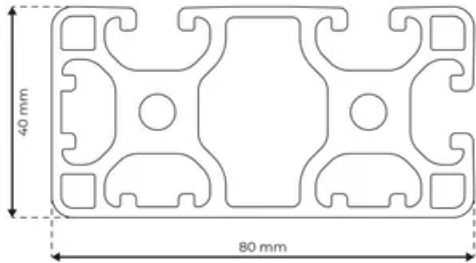

Profile 8 80x40 Light 3N90

System: 40 - Slot 8
Dimensions: 80x40
Length (mm): 6000
Material Quality: Light
Profile Type: Closed

General Data

Designation	System	Ix (cm ⁴)	Iy (cm ⁴)	Wx (cm ³)	Wy (cm ³)
RP1360	40 - Slot 8	18.71	74.71	9.04	18.41

Designation	A (cm ²)	Mass (kg/m)
RP1360	12.27	3.32