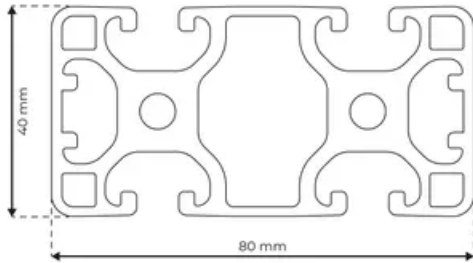

Profile 8 80x40 Light 2N180

System: 40 - Slot 8
Dimensions: 80x40
Length (mm): 6000
Material Quality: Light
Profile Type: Closed

General Data

Designation	System	I_x (cm ⁴)	I_y (cm ⁴)	W_x (cm ³)	W_y (cm ³)
RP1331	40 - Slot 8	17.29	76.18	8.65	19.04

Designation	A (cm ²)	Mass (kg/m)
RP1331	11.97	3.26