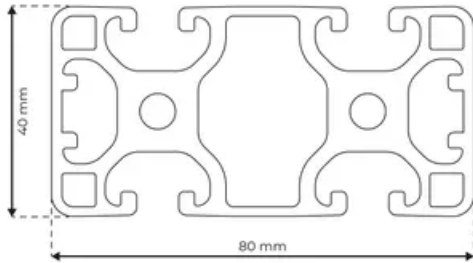

Profile 8 80x40 Light 2N180

System: 40 - Slot 8
Dimensions: 40x80
Length (mm): 6000
Material Quality: Light
Profile Type: Closed

General Data

Designation	System	I_x (cm ⁴)	I_y (cm ⁴)	W_x (cm ³)	W_y (cm ³)
RP1331	40 - Slot 8	17.29	76.18	8.65	19.04

Designation	A (cm ²)	Mass (kg/m)
RP1331	11.97	3.26