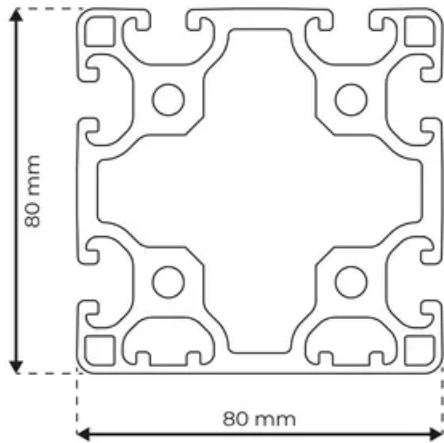

Profile 8 80x80 Light 2N

System: 40 - Slot 8
Dimensions: 80x80
Length (mm): 6000
Material Quality: Light
Profile Type: Closed

General Data

Designation	System	I_x (cm ⁴)	I_y (cm ⁴)	W_x (cm ³)	W_y (cm ³)
RP1185	40 - Slot 8	140.29	136.41	34.5	34.1

Designation	A (cm ²)	Mass (kg/m)
RP1185	20.13	5.46