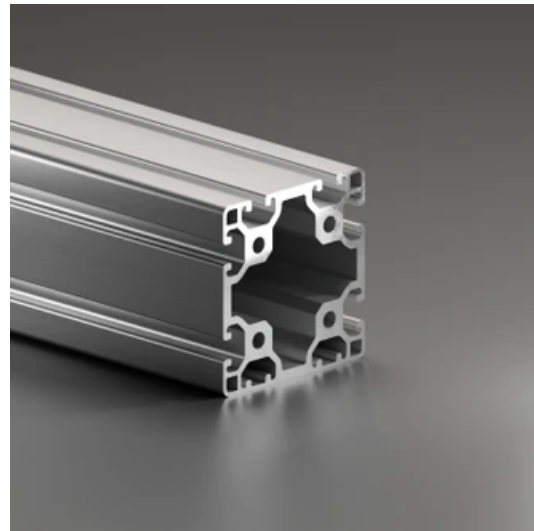

Profile 8 80x80 Light 2N

System: 40 - Slot 8
Dimensions: 80x80
Length (mm): 6000
Material Quality: Light
Profile Type: Closed

General Data

Designation	System	I_x (cm ⁴)	I_y (cm ⁴)	W_x (cm ³)	W_y (cm ³)
RP1185	40 - Slot 8	140.29	136.41	34.5	34.1

Designation	A (cm ²)	Mass (kg/m)
RP1185	20.13	5.46