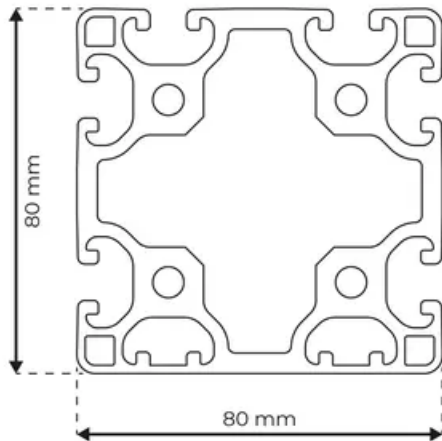

Profile 8 80x80 Light 2N

System: 40 - Slot 8
Dimensions: 80x80
Length (mm): 6000
Material Quality: Light
Profile Type: Closed

General Data

Designation	System	I_x (cm ⁴)	I_y (cm ⁴)	W_x (cm ³)	W_y (cm ³)
RP1185	40 - Slot 8	140.29	136.41	34.5	34.1

Designation	A (cm ²)	Mass (kg/m)
RP1185	20.13	5.46