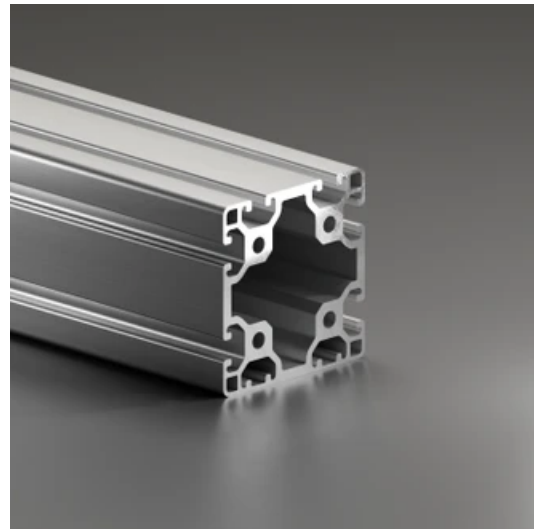

Profile 8 80x80 Light 2N

System: 40 - Slot 8
Dimensions: 80x80
Length (mm): 6000
Material Quality: Light
Profile Type: Closed

General Data

Designation	System	I_x (cm ⁴)	I_y (cm ⁴)	W_x (cm ³)	W_y (cm ³)
RP1185	40 - Slot 8	140.29	136.41	34.5	34.1

Designation	A (cm ²)	Mass (kg/m)
RP1185	20.13	5.46