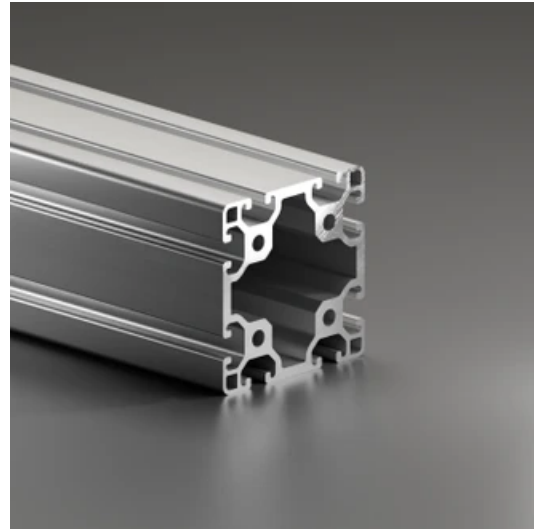

## Profile 8 80x80 Light

**System:** 40 - Slot 8  
**Dimensions:** 80x80  
**Length (mm):** 6000  
**Material Quality:** Light  
**Profile Type:** Open