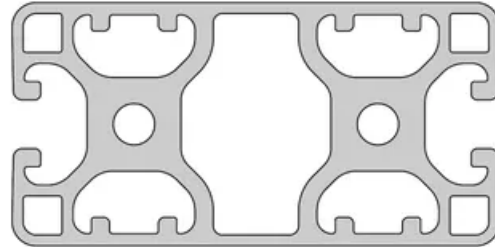

Profile 8 80x40 Light 4N180

System: 40 - Slot 8
Dimensions: 80x40
Length (mm): 6000
Material Quality: Light
Profile Type: Closed

General Data

Designation	System	I_x (cm ⁴)	I_y (cm ⁴)	W_x (cm ³)	W_y (cm ³)
RP1361	40 - Slot 8	20.04	73.31	10.02	18.33

Designation	A (cm ²)	Mass (kg/m)
RP1361	12.34	3.35