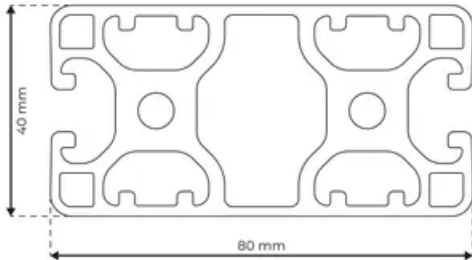

Profile 8 80x40 Light 4N180

System: 40 - Slot 8
Dimensions: 80x40
Length (mm): 6000
Material Quality: Light
Profile Type: Closed

General Data

Designation	System	I_x (cm ⁴)	I_y (cm ⁴)	W_x (cm ³)	W_y (cm ³)
RP1361	40 - Slot 8	20.04	73.31	10.02	18.33

Designation	A (cm ²)	Mass (kg/m)
RP1361	12.34	3.35