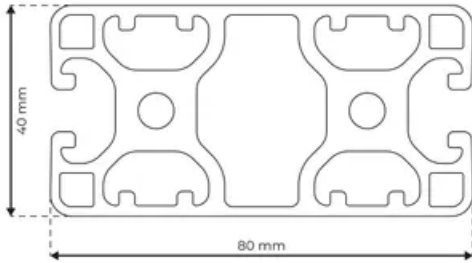

Profile 8 80x40 Light 4N180

System: 40 - Slot 8
Dimensions: 40x80
Length (mm): 6000
Material Quality: Light
Profile Type: Closed

General Data

Designation	System	Ix (cm ⁴)	Iy (cm ⁴)	Wx (cm ³)	Wy (cm ³)
RP1361	40 - Slot 8	20.04	73.31	10.02	18.33

Designation	A (cm ²)	Mass (kg/m)
RP1361	12.34	3.35