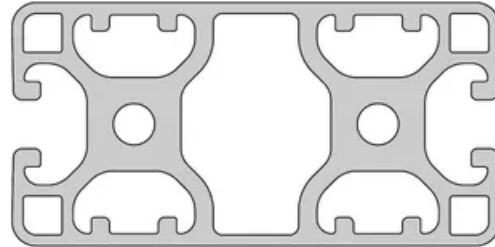

Profile 8 80x40 Light 4N180

System: 40 - Slot 8
Dimensions: 40x80
Length (mm): 6000
Material Quality: Light
Profile Type: Closed

General Data

Designation	System	Ix (cm ⁴)	Iy (cm ⁴)	Wx (cm ³)	Wy (cm ³)
RP1361	40 - Slot 8	20.04	73.31	10.02	18.33

Designation	A (cm ²)	Mass (kg/m)
RP1361	12.34	3.35