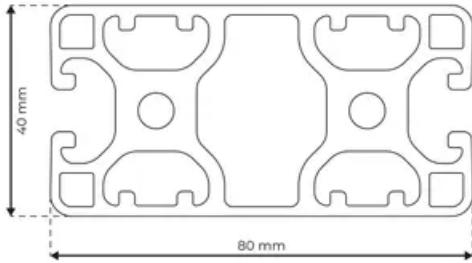

Profile 8 80x40 Light 4N180

System: 40 - Slot 8
Dimensions: 80x40
Length (mm): 6000
Material Quality: Light
Profile Type: Closed

General Data

Designation	System	I_x (cm ⁴)	I_y (cm ⁴)	W_x (cm ³)	W_y (cm ³)
RP1361	40 - Slot 8	20.04	73.31	10.02	18.33

Designation	A (cm ²)	Mass (kg/m)
RP1361	12.34	3.35