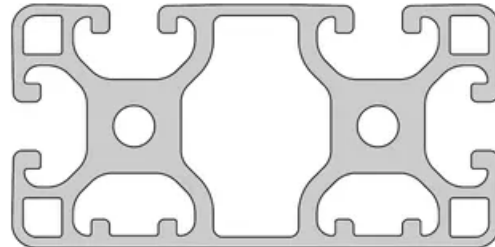

## Profile 8 80x40 Light 2N

**System:** 40 - Slot 8  
**Dimensions:** 40x80  
**Length (mm):** 6000  
**Material Quality:** Light  
**Profile Type:** Closed

## General Data

Designation	System	$I_x$ (cm <sup>4</sup> )	$I_y$ (cm <sup>4</sup> )	$W_x$ (cm <sup>3</sup> )	$W_y$ (cm <sup>3</sup> )
RP1350	40 - Slot 8	18.51	71.63	8.97	17.91

Designation	A (cm <sup>2</sup> )	Mass (kg/m)
RP1350	11.91	3.24