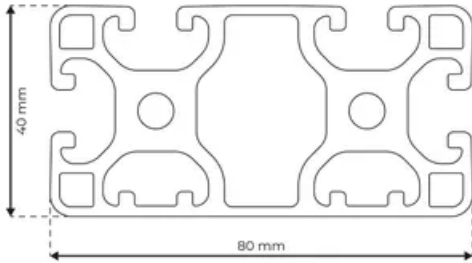

## Profile 8 80x40 Light 2N

**System:** 40 - Slot 8  
**Dimensions:** 40x80  
**Length (mm):** 6000  
**Material Quality:** Light  
**Profile Type:** Closed

## General Data

Designation	System	$I_x$ (cm <sup>4</sup> )	$I_y$ (cm <sup>4</sup> )	$W_x$ (cm <sup>3</sup> )	$W_y$ (cm <sup>3</sup> )
RP1350	40 - Slot 8	18.51	71.63	8.97	17.91

Designation	A (cm <sup>2</sup> )	Mass (kg/m)
RP1350	11.91	3.24