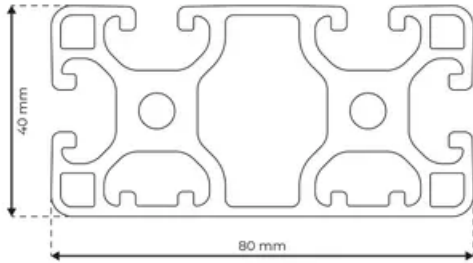

Profile 8 80x40 Light 2N

System: 40 - Slot 8
Dimensions: 80x40
Length (mm): 6000
Material Quality: Light
Profile Type: Closed

General Data

Designation	System	I_x (cm ⁴)	I_y (cm ⁴)	W_x (cm ³)	W_y (cm ³)
RP1350	40 - Slot 8	18.51	71.63	8.97	17.91

Designation	A (cm ²)	Mass (kg/m)
RP1350	11.91	3.24