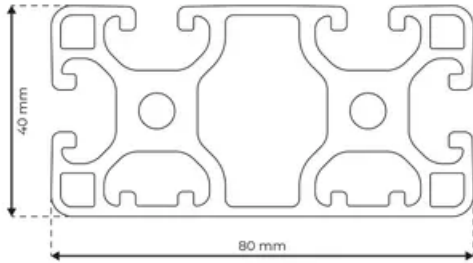

Profile 8 80x40 Light 2N

System: 40 - Slot 8
Dimensions: 80x40
Length (mm): 6000
Material Quality: Light
Profile Type: Closed

General Data

Designation	System	Ix (cm ⁴)	Iy (cm ⁴)	Wx (cm ³)	Wy (cm ³)
RP1350	40 - Slot 8	18.51	71.63	8.97	17.91

Designation	A (cm ²)	Mass (kg/m)
RP1350	11.91	3.24