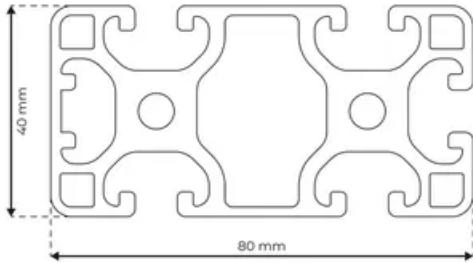

Profile 8 80x40 Light 1N

System: 40 - Slot 8
Dimensions: 80x40
Length (mm): 6000
Material Quality: Light
Profile Type: Closed

General Data

Designation	System	Ix (cm ⁴)	Iy (cm ⁴)	Wx (cm ³)	Wy (cm ³)
RP1330	40 - Slot 8	17.13	72.91	8.56	17.93

Designation	A (cm ²)	Mass (kg/m)
RP1330	11.73	3.19