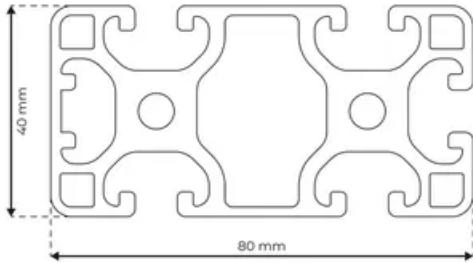

Profile 8 80x40 Light 1N

System: 40 - Slot 8
Dimensions: 40x80
Length (mm): 6000
Material Quality: Light
Profile Type: Closed

General Data

Designation	System	Ix (cm ⁴)	Iy (cm ⁴)	Wx (cm ³)	Wy (cm ³)
RP1330	40 - Slot 8	17.13	72.91	8.56	17.93

Designation	A (cm ²)	Mass (kg/m)
RP1330	11.73	3.19