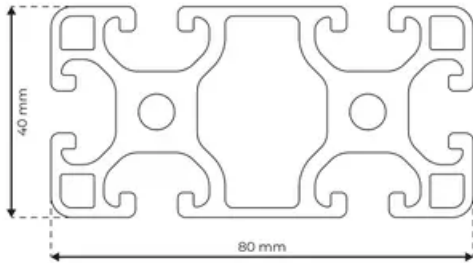

## Profile 8 80x40 Light

**System:** 40 - Slot 8  
**Dimensions:** 80x40  
**Length (mm):** 6000  
**Material Quality:** Light  
**Profile Type:** Open

## General Data

Designation	System	Ix (cm <sup>4</sup> )	Iy (cm <sup>4</sup> )	Wx (cm <sup>3</sup> )	Wy (cm <sup>3</sup> )
RP1140	40 - Slot 8	17.14	70.04	8.57	17.51

Designation	A (cm <sup>2</sup> )	Mass (kg/m)
RP1140	11.56	3.13