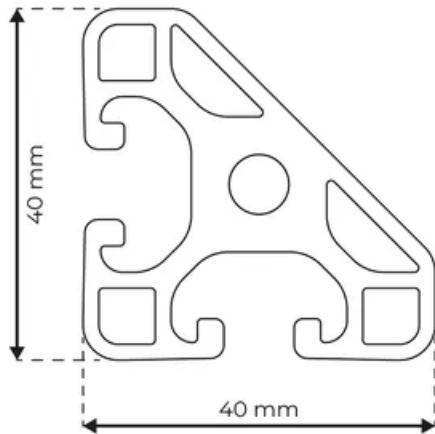

Profile 8 40x40 Light 45°

System: 40 - Slot 8
Dimensions: 40x40
Length (mm): 6000
Material Quality: Light
Profile Type: Angled

General Data

Designation	System	Ix (cm ⁴)	Iy (cm ⁴)	Wx (cm ³)	Wy (cm ³)
RP1210	40 - Slot 8	6.6	6.6	2.94	2.94

Designation	A (cm ²)	Mass (kg/m)
RP1210	5.6	1.52