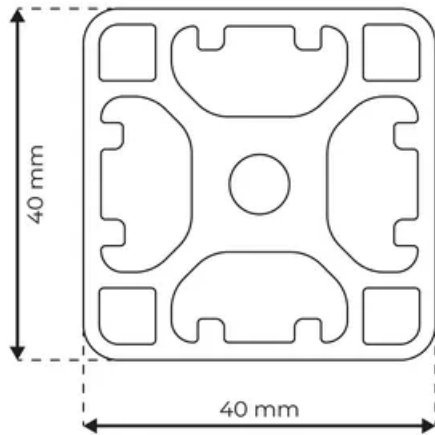

## Profile 8 40x40 Light 4N

**System:** 40 - Slot 8  
**Dimensions:** 40x40  
**Length (mm):** 6000  
**Material Quality:** Light  
**Profile Type:** Closed

## General Data

Designation	System	$I_x$ (cm <sup>4</sup> )	$I_y$ (cm <sup>4</sup> )	$W_x$ (cm <sup>3</sup> )	$W_y$ (cm <sup>3</sup> )
RP1301	40 - Slot 8	10.57	10.55	5.28	5.27

Designation	A (cm <sup>2</sup> )	Mass (kg/m)
RP1301	7.24	1.96