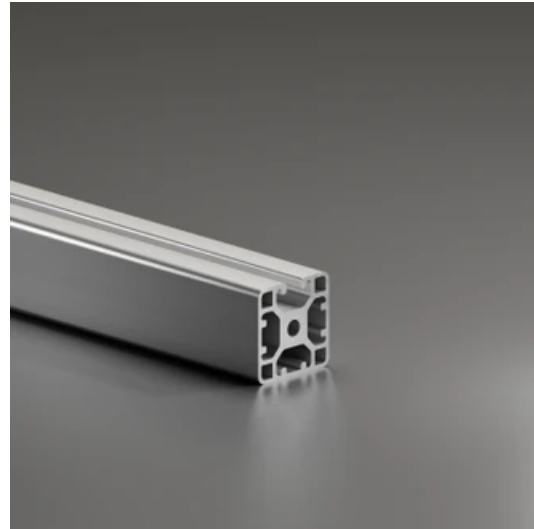

Profile 8 40x40 Light 3N

System: 40 - Slot 8
Dimensions: 40x40
Length (mm): 6000
Material Quality: Light
Profile Type: Closed

General Data

Designation	System	I_x (cm ⁴)	I_y (cm ⁴)	W_x (cm ³)	W_y (cm ³)
RP1302	40 - Slot 8	9.82	10.52	5.05	5.26

Designation	A (cm ²)	Mass (kg/m)
RP1302	7.04	1.91