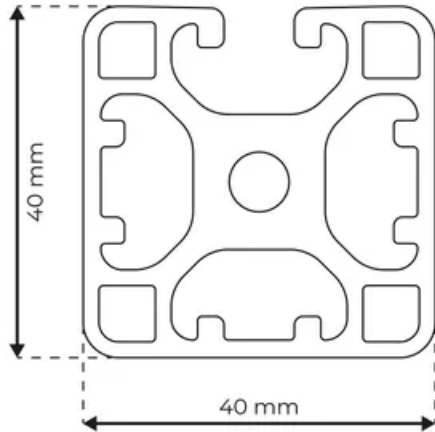

Profile 8 40x40 Light 3N

System: 40 - Slot 8
Dimensions: 40x40
Length (mm): 6000
Material Quality: Light
Profile Type: Closed

General Data

Designation	System	I_x (cm ⁴)	I_y (cm ⁴)	W_x (cm ³)	W_y (cm ³)
RP1302	40 - Slot 8	9.82	10.52	5.05	5.26

Designation	A (cm ²)	Mass (kg/m)
RP1302	7.04	1.91