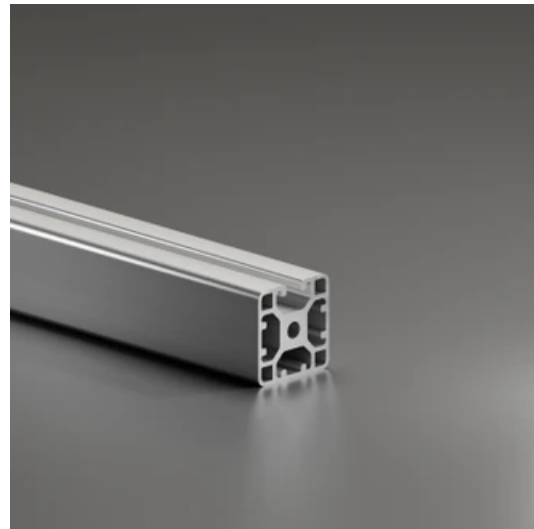

## Profile 8 40x40 Light 3N

**System:** 40 - Slot 8  
**Dimensions:** 40x40  
**Length (mm):** 6000  
**Material Quality:** Light  
**Profile Type:** Closed