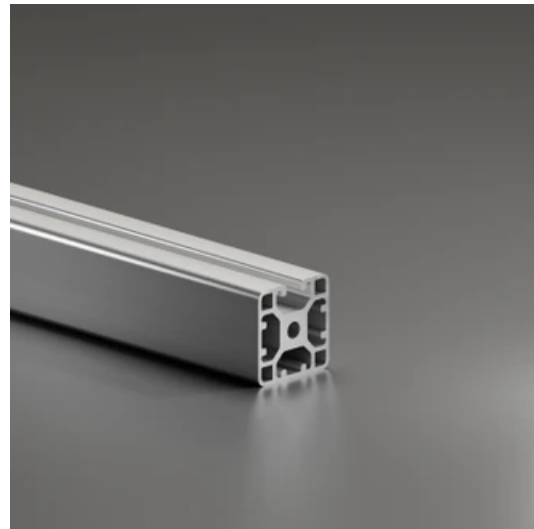

Profile 8 40x40 Light 3N

System: 40 - Slot 8
Dimensions: 40x40
Length (mm): 6000
Material Quality: Light
Profile Type: Closed

General Data

Designation	System	I_x (cm ⁴)	I_y (cm ⁴)	W_x (cm ³)	W_y (cm ³)
RP1302	40 - Slot 8	9.82	10.52	5.05	5.26

Designation	A (cm ²)	Mass (kg/m)
RP1302	7.04	1.91