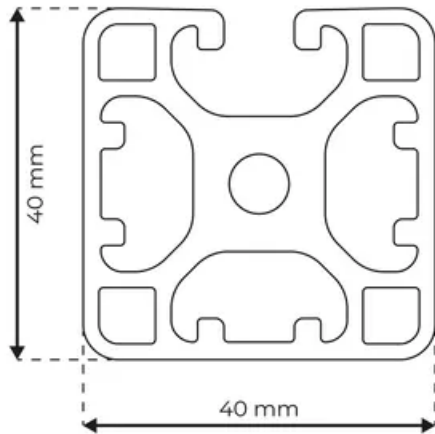

Profile 8 40x40 Light 3N

System: 40 - Slot 8
Dimensions: 40x40
Length (mm): 6000
Material Quality: Light
Profile Type: Closed

General Data

Designation	System	I_x (cm ⁴)	I_y (cm ⁴)	W_x (cm ³)	W_y (cm ³)
RP1302	40 - Slot 8	9.82	10.52	5.05	5.26

Designation	A (cm ²)	Mass (kg/m)
RP1302	7.04	1.91