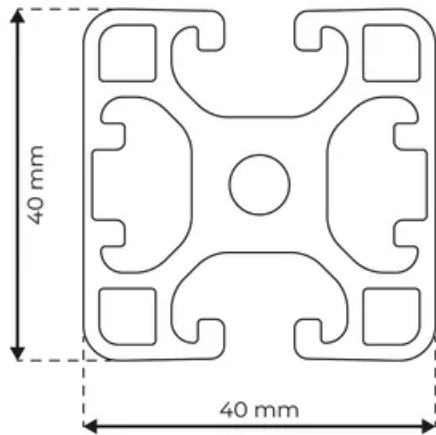

Profile 8 40x40 Light 2N180

System: 40 - Slot 8
Dimensions: 40x40
Length (mm): 6000
Material Quality: Light
Profile Type: Closed

General Data

Designation	System	I_x (cm ⁴)	I_y (cm ⁴)	W_x (cm ³)	W_y (cm ³)
RP1310	40 - Slot 8	9.1	10.01	4.55	5.03

Designation	A (cm ²)	Mass (kg/m)
RP1310	6.74	1.83