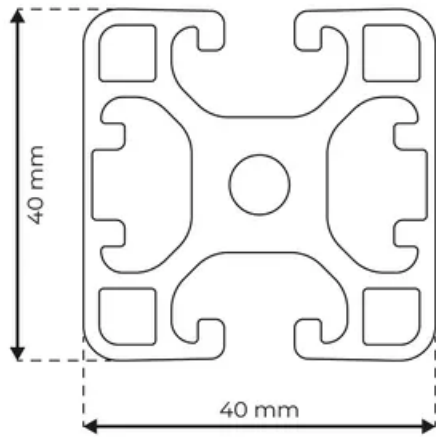

Profile 8 40x40 Light 2N180

System: 40 - Slot 8
Dimensions: 40x40
Length (mm): 6000
Material Quality: Light
Profile Type: Closed

General Data

Designation	System	I_x (cm ⁴)	I_y (cm ⁴)	W_x (cm ³)	W_y (cm ³)
RP1310	40 - Slot 8	9.1	10.01	4.55	5.03

Designation	A (cm ²)	Mass (kg/m)
RP1310	6.74	1.83