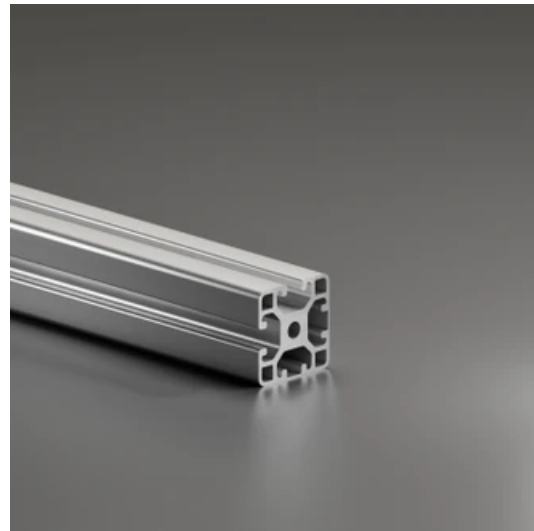

## Profile 8 40x40 Light 2N90

**System:** 40 - Slot 8  
**Dimensions:** 40x40  
**Length (mm):** 6000  
**Material Quality:** Light  
**Profile Type:** Closed