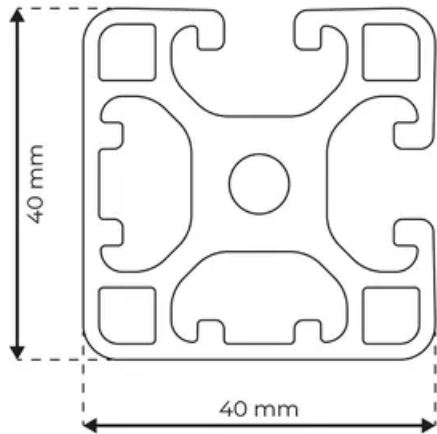

## Profile 8 40x40 Light 2N90

**System:** 40 - Slot 8  
**Dimensions:** 40x40  
**Length (mm):** 6000  
**Material Quality:** Light  
**Profile Type:** Closed

## General Data

Designation	System	Ix (cm <sup>4</sup> )	Iy (cm <sup>4</sup> )	Wx (cm <sup>3</sup> )	Wy (cm <sup>3</sup> )
RP1320	40 - Slot 8	9.5	9.5	4.68	4.68

Designation	A (cm <sup>2</sup> )	Mass (kg/m)
RP1320	6.7	1.82