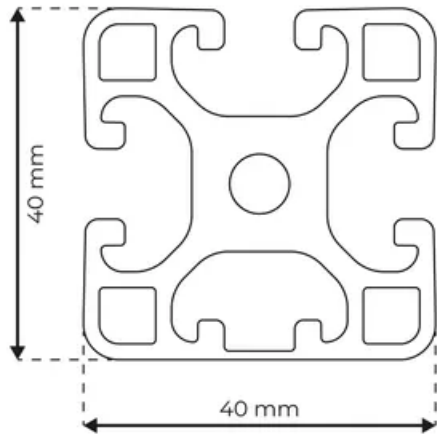

Profile 8 40x40 Light 1N

System: 40 - Slot 8
Dimensions: 40x40
Length (mm): 6000
Material Quality: Light
Profile Type: Closed

General Data

Designation	System	I_x (cm ⁴)	I_y (cm ⁴)	W_x (cm ³)	W_y (cm ³)
RP1300	40 - Slot 8	9.09	9.48	4.54	4.66

Designation	A (cm ²)	Mass (kg/m)
RP1300	6.59	1.79